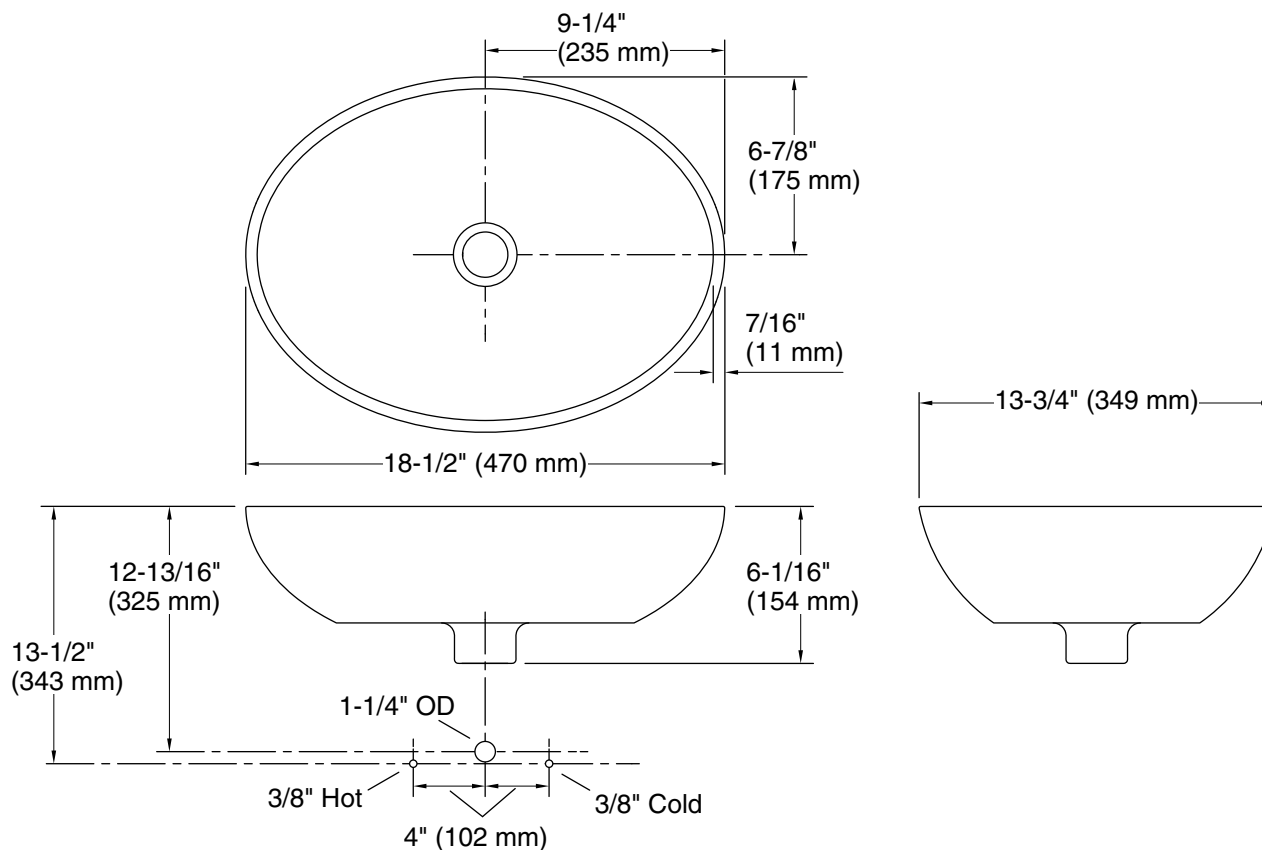

KALLISTA®

Qing Liu by Robert Kuo
Decorative Vessel
P72064-00

Features

- Constructed of hand-cast solid bronze
- 18-1/2" (470 mm) total width
- 13-3/4" (349 mm) total length
- 4-1/2" (114 mm) depth
- Recommended pairing with KALLISTA wall-mounted or vessel-height single control faucets

For the most current Specification Sheet, go to www.kallista.com.

7-4-2025 22:31 - US

KALLISTA

Qing Liu by Robert Kuo
Decorative Vessel
P72064-00

Technical Information

All product dimensions are nominal.

Basin configuration:	Single Bowl
Bowl area (Center):	Length: 17-3/8" (441 mm)
	Width: 13" (330 mm)
	Bowl depth: 4-3/8" (111 mm)
	Water depth: 4-3/8" (111 mm)