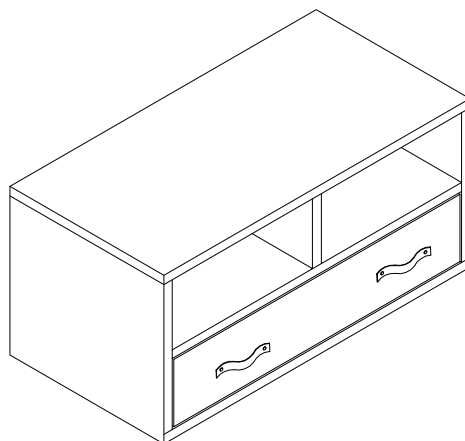

PLEASE CONTACT US FIRST

TollFree: 1-800-935-3959 (Mon. Fri. 9:00AM to 5:00 PM EST)

✉ support@teamson.com

☎ 1-631-274-3353

Thank you for choosing Teamson produce. If you need help with assembly or if you are missing parts, hardware, we are here to help !

Versanora

Item No: VNF-00086

Item name: versanora - Henry coffee table

Warning

Small parts and sharp points may be present prior to assembly. Please follow the assembly instructions closely. Improper assembly can result in personal or property damage. 2 adults are required to safely assemble this product.

Care Instructions

Dust often using a clean, soft, dry and lint-free cloth. • When blot spills, wipe with a clean, damp cloth immediately. We do not recommend the use of chemical cleansers, abrasives or furniture polish on our lacquered finish. Periodically check to make sure all connections are tight. Re-tighten if necessary.

Hardware List:

NO.	DESCRIPTION	Q' TY
A	(Ø1/4" * 1-1/4")	2
B	(4mm)	1
C	(Ø1/4" * 1-3/16")	28
D		29
E		29
F	(Ø1/8" * 1")	4
G		2
H		4
I	(Ø5/32" * 5MM)	4

Part List:

1	2	3	4	5
1PC	1PC	1PC	1PC	1PC
6	7	8	9	10
1PC	1PC	1PC	1PC	1PC

MADE IN CHINA

www.teamson.com