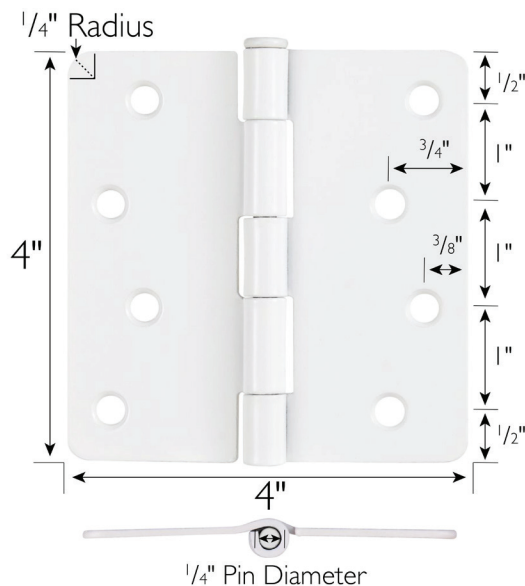

8-Hole 4" x 4", 1/4" Radius Door Hinge 6-Pack  
Painted White

**SPECIFICATIONS**

<b>MATERIAL CONSTRUCTION:</b>	Steel
<b>MOUNTING HARDWARE INCLUDED:</b>	#9 x 3/4" (8 screws)
<b>TOOLS NEEDED FOR INSTALLATION:</b>	Screwdriver
<b>ASSEMBLED DIMENSIONS:</b>	4" H x 4" L x 0.125" D
<b>ASSEMBLED WEIGHT:</b>	3.24 lbs
<b>CORNER RADIUS:</b>	1/4"
<b>HINGE TYPE:</b>	Butt Hinge