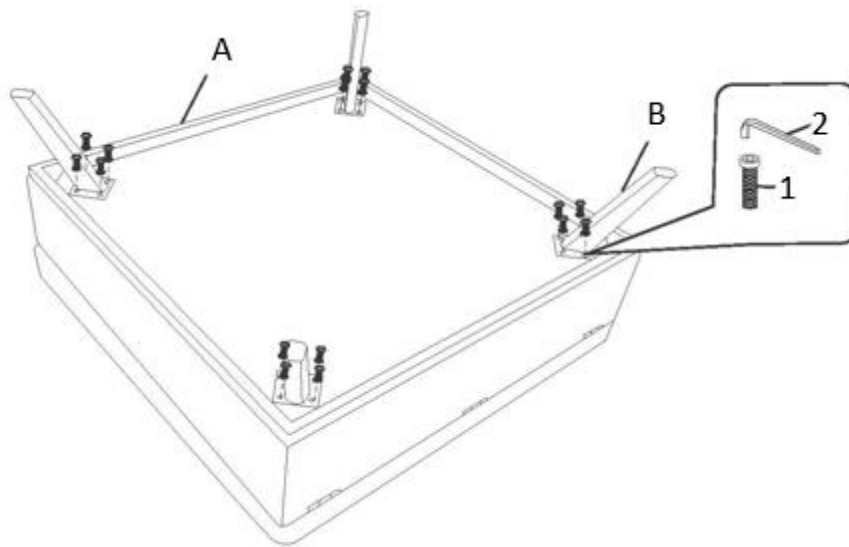

ALLEN KEY SCREW
M6 x 15 mm
QTY 16

2

ALLEN KEY
5 mm
QTY 1

Step 1

1. Place Ottoman (A) upside down on a flat, smooth surface.
2. Attach Feet (B) using Allen Key Screws (1) to each corner.
3. Use Allen Key (2) to tighten.