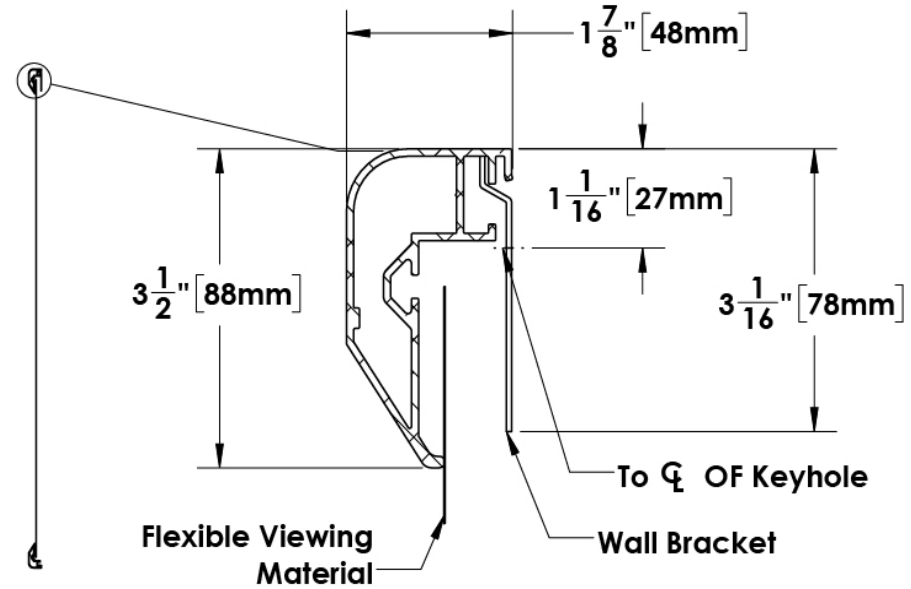

Measurements			Shipping Dims		Options
Diagonal	A	100.0000"	Ship Length	108"	Number of Mounting Brackets: 2
Width	B	92.0000"	Ship Width	13"	Crate: No
Height	C	39.1250"	Ship Height	13"	
Total Width	D	99.2500"	Ship Weight	49 lbs.	
Max Height	E	46.3750"			