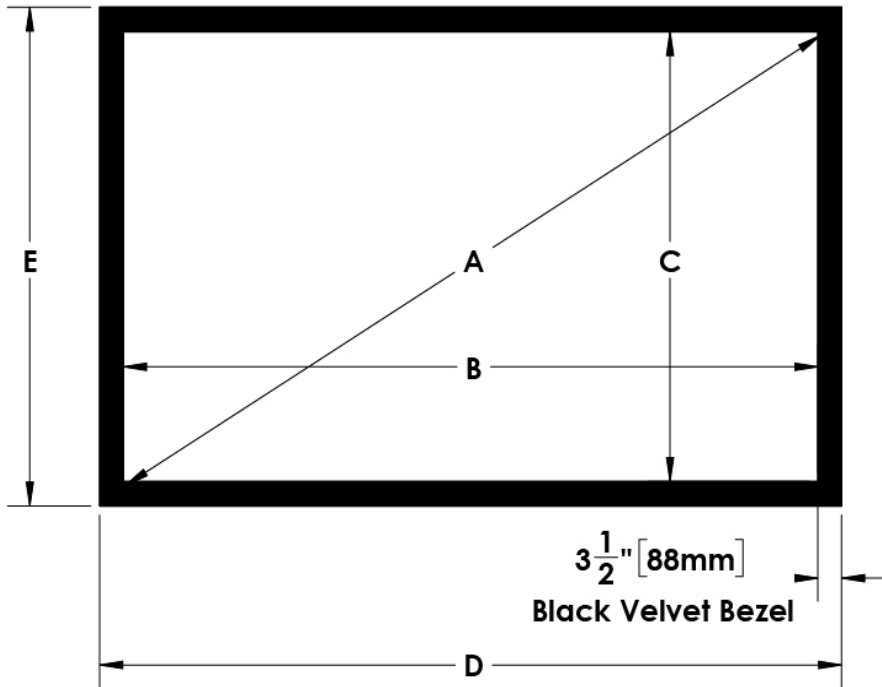

Measurements			Shipping Dims		Options
Diagonal	A	100.0000"	Ship Length	108"	Number of Mounting Brackets: 2
Width	B	92.0000"	Ship Width	13"	Crate: No
Height	C	39.1250"	Ship Height	13"	
Total Width	D	99.2500"	Ship Weight	49 lbs.	
Max Height	E	46.3750"			