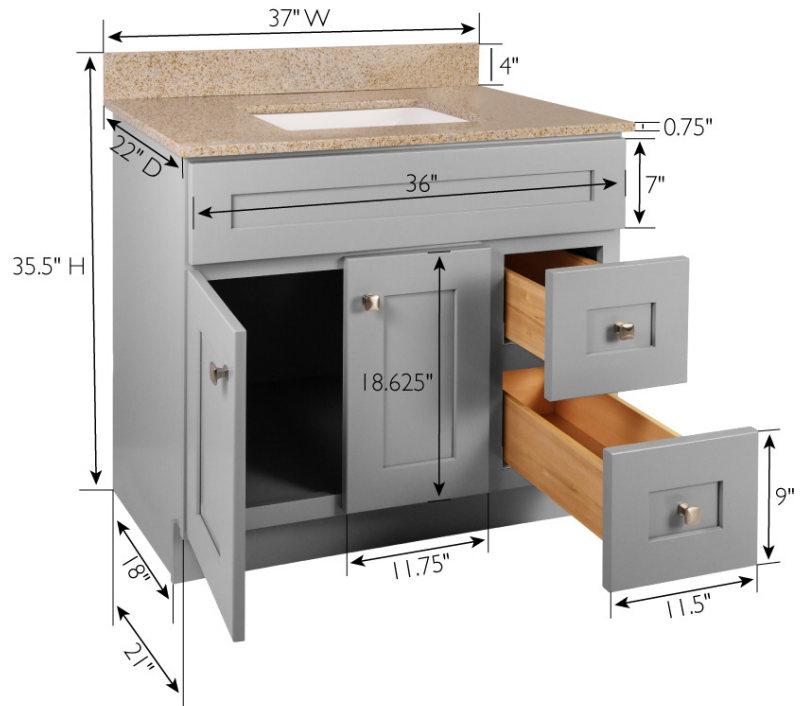

Gray

Brookings 2-Door 2-Drawer Vanity with Granite 4 in. Centerset Golden Sand Top, Unassembled, 37x22

## SPECIFICATIONS

<b>MATERIAL CONSTRUCTION:</b>	Wood/Granite	<b>TOE KICK INSET WIDTH:</b>	3"
<b>ASSEMBLY REQUIRED:</b>	Yes	<b>BACK PANEL MATERIAL:</b>	Plywood
<b>ASSEMBLED DIMENSIONS:</b>	35.5" H x 37" L x 22" D	<b>BACK BRACE MATERIAL:</b>	Solid Wood
<b>ASSEMBLED WEIGHT:</b>	159.36 lbs.	<b>FAUCET TYPE:</b>	Lav Centerset
<b>TOOLS NEEDED FOR INSTALLATION:</b>	100% Silicone, Phillips Screwdriver, Rubber Mallet, Wood Glue	<b>NUMBER OF MOUNTING HOLES:</b>	3
<b>CONSTRUCTION TYPE:</b>	Face Frame	<b>BOWL MATERIAL:</b>	Ceramic
<b>HINGE STYLE:</b>	Soft Close	<b>BACK SPLASH INCLUDED:</b>	Yes
<b>DOOR STYLE:</b>	2 MDF Shaker Doors	<b>COLOR:</b>	Golden Sand
<b>DRAWER STYLE:</b>	2 Solid Wood Drawers	<b>NUMBER OF BOWLS:</b>	1
<b>GLIDE STYLE:</b>	STD Easy Glide	<b>BOWL DIMENSIONS:</b>	11.63" W x 17.63" D
<b>FAKE DWR STYLE:</b>	N/A	<b>BOWL SHAPE:</b>	Rectangle
<b>DWR DIMENSIONS:</b>	5.12" H x 8.31" L x 17.99" D	<b>SINK THICKNESS:</b>	0.75"
<b>DWR CONSTRUCTION:</b>	Dove Tail	<b>MOUNTING TYPE:</b>	Undermount
<b>SHELF STYLE:</b>	N/A	<b>OVERFLOW HOLE:</b>	Yes
<b>SHELF ADJUSTABILITY INCREMENTS:</b>	N/A	<b>WARRANTY:</b>	1-Year limited warranty
<b>SHELF MAX WEIGHT CAPACITY:</b>	N/A	<b>TSCA TITLE IV COMPLIANT:</b>	Yes
<b>SHELF DIMENSIONS:</b>	N/A	<b>LEGAL FOR SALE IN CALIFORNIA:</b>	Yes
<b>SHELF THICKNESS:</b>	N/A	<b>PROP 65 HARMFUL MATERIAL:</b>	Formaldehyde
<b>SHELF MATERIAL:</b>	N/A		
<b>FRAME STYLE:</b>	N/A		
<b>FACE FRAME MATERIAL:</b>	Solid Wood		
<b>SIDES MATERIAL:</b>	Plywood		
<b>BOTTOM MATERIAL:</b>	Plywood		