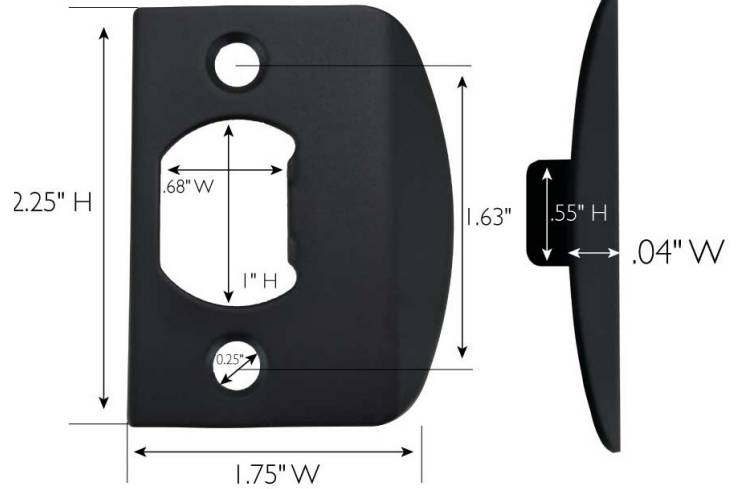

### Full Lip Square Corner Strike Plate Matte Black

### SPECIFICATIONS

MATERIAL CONSTRUCTION:	Steel
LOCK FUNCTION:	Other
DEADBOLT FUNCTION:	N/A
ASSEMBLED WEIGHT:	0.28 lbs
ASSEMBLED HEIGHT:	2.25" H
ASSEMBLED LENGTH:	2.5" L
ASSEMBLED WIDTH:	1.75" W
CROSS BORE:	2.13"
EDGE BORE:	1"
REMOVABLE CORE:	No
SPINDLE TYPE:	Other
MOUNTING HARDWARE INCLUDED:	Yes
TOOLS NEEDED FOR INSTALLATION:	Philips Screwdriver