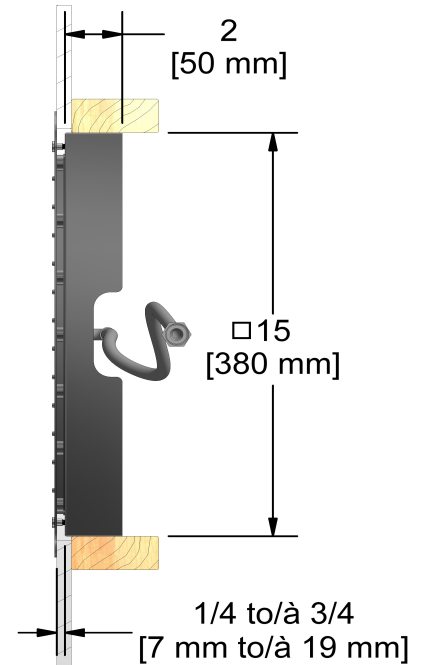

Certifications

- CSA B125.1
- ASME A112.18.1
- CMR248 Approval

cUPC®