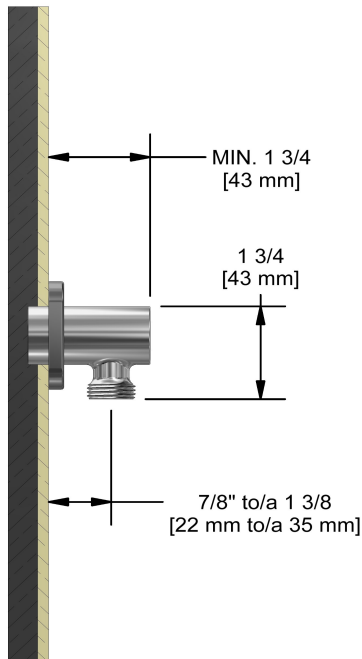

Sizes, models and finishes may differ from those presented.

Warranty

This **Riobel Inc.** product you have purchased carries a Limited Lifetime Warranty on the chrome, PVD finish, blacks and all working parts and is guaranteed from the initial purchase date against all manufacturing defects. All other finishes, including plastic components, are guaranteed for one year. All electric and/or electronic parts are covered by a 5-year limited warranty.

Customer Service

Ontario, West Canada : 888-287-5354 Quebec, Maritimes, United States : 866-473-8442