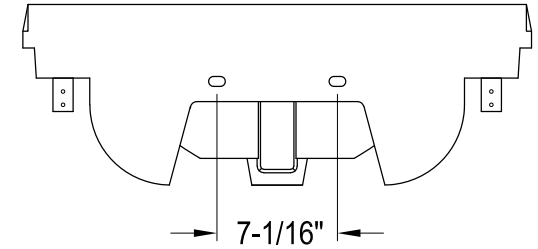

KVPB30229W380, 1, 2, 6, 7, 8

30" Console Sink with Stainless Steel Legs

Sink Back View