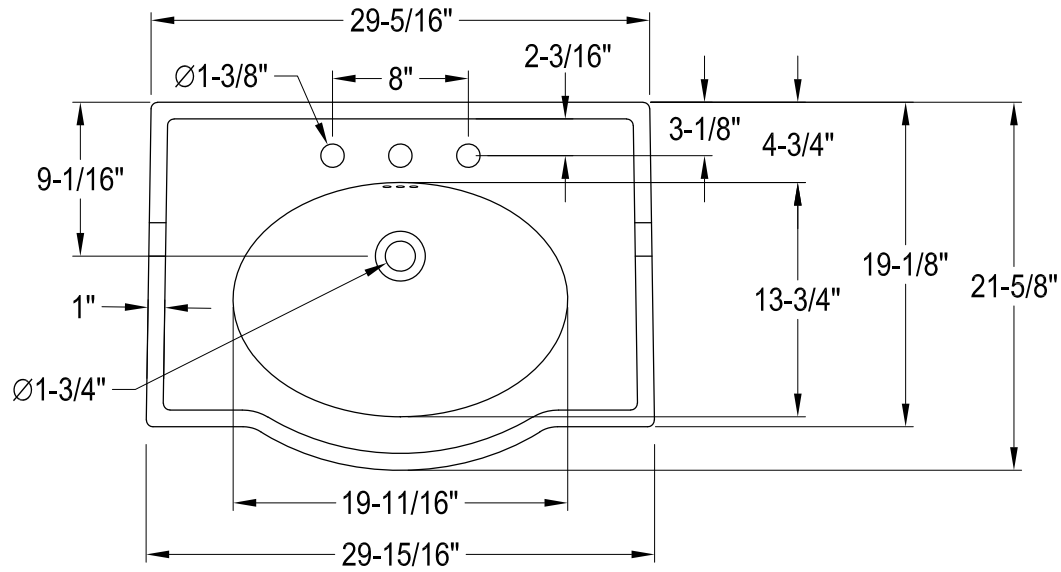

KVPB30229W380, 1, 2, 6, 7, 8

30" Console Sink with Stainless Steel Legs

Sink Back View