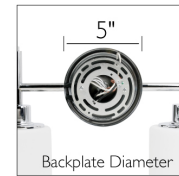

Aubrey Dimmable 4-Light Vanity Light with Frosted Glass
Polished Chrome

SPECIFICATIONS

MOUNTING: Wall Mount
SLOPED CEILING ADAPTABLE: No
BULB INCLUDED: No
WATTS PER BULB: Maximum 60W Medium Base Bulb
TOTAL WATTAGE: 240W Maximum
DIMMABLE: Yes
MATERIAL CONSTRUCTION: Steel
ASSEMBLED DIMENSIONS: 11" H x 30 1/8" L x 6 1/2" D
WEIGHT: 6.93 lbs.

ENERGY EFFICIENT: No
LIGHTING AMPS: 2
VOLTAGE: 120V

GLASS/SHADE DIMENSIONS: 5 3/8" H x 4 5/8" L x 4 5/8" D
GLASS/SHADE MATERIAL: Glass
GLASS/SHADE TYPE: Frosted
GLASS/SHADE COLOR: White

WARRANTY: 10-Year limited warranty
UL/ETL CERTIFICATION: UL
WET/DRY/DAMP LISTING: Damp
ADA COMPLIANT: No
ENERGY STAR CERTIFIED: No