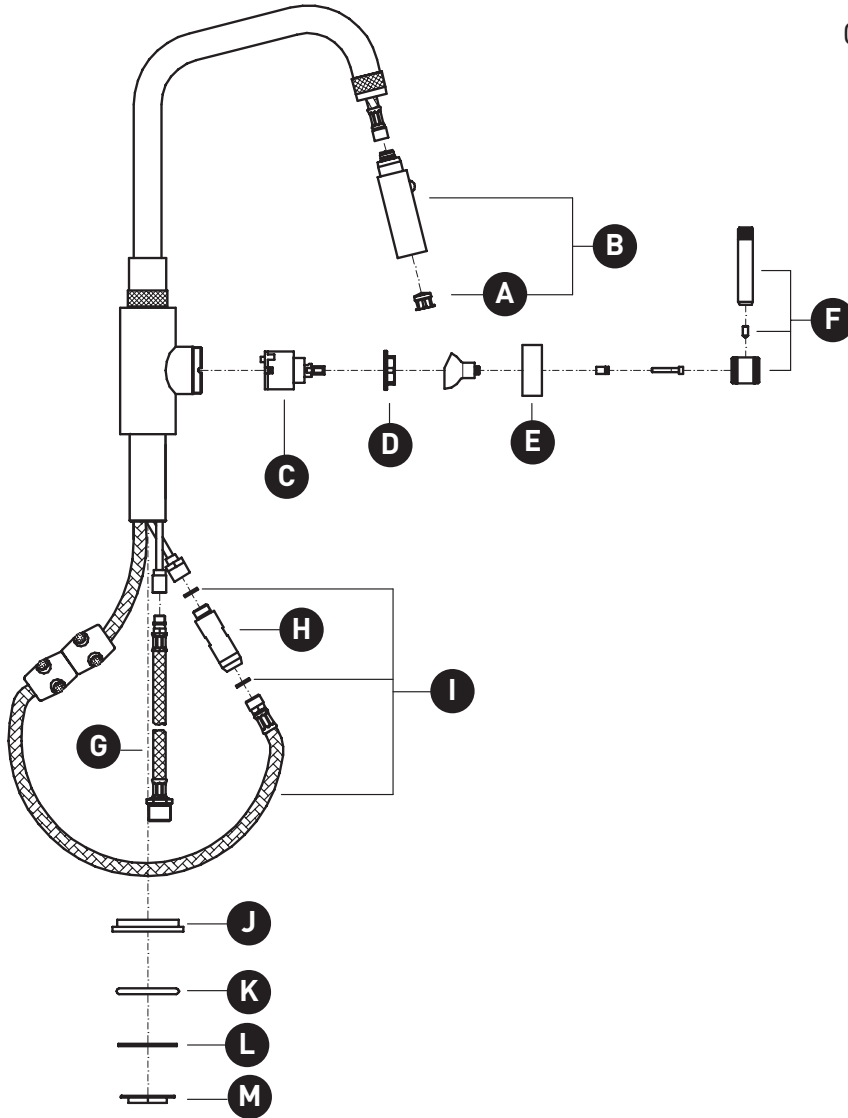

ORDER BY PART NUMBER

## ILLUSTRATED PARTS

### CP56D1

Campo™ Pull-Down Kitchen Faucet

ID	Kit Number	Finish
A	C7103/3	N/A
B*	C7103A	See below
C	3009D35	N/A
D	C3702/3	N/A
E	C3430/6	N/A
F*	C7644LP	See below
G	C7089.12CSP	N/A
H	C3420VAL	N/A
I	C7091NSF	N/A
J	C3430/9	N/A
K	C7586.105	N/A
L	C3410/8	N/A
M	C3410/7	N/A