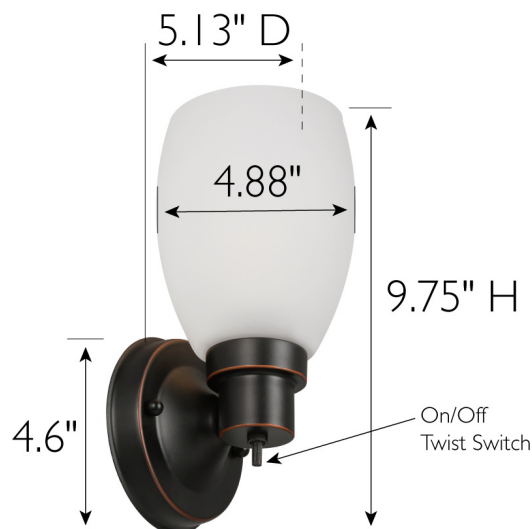

Lydia I-Light Dimmable Wall Light Oil Rubbed Bronze

SPECIFICATIONS

MOUNTING:	Wall Mount	LED BRIGHTNESS (LUMENS):	N/A
SLOPED CEILING ADAPTABLE:	No	LED COLOR CORRELATED TEMPERATURE (CCT):	N/A
LAMP TYPE 1:	Maximum 60W Medium Base Bulb	LED COLOR RENDERING INDEX (CRI):	N/A
BULB INCLUDED:	No	LED EFFICACY:	N/A
WATTS PER BULB:	60W	LED AVERAGE RATED LIFE:	N/A
TOTAL WATTAGE:	60W	ENERGY EFFICIENT:	No
DIMMABLE:	Yes	LIGHTING AMPS:	N/A
MATERIAL CONSTRUCTION:	Steel	VOLTAGE:	120V
ASSEMBLED DIMENSIONS:	9.75" H x 4.88" L x 5.125" D		
WEIGHT:	1.83 lbs.		
BACKPLATE DIMENSIONS:	4.6" W x 4.6" D		
CANOPY/PLATE DIMENSIONS:	N/A		
GLASS/SHADE DIMENSIONS:	6.125" H x 5.125" L x 5.125" D		
GLASS/SHADE MATERIAL:	Glass		
GLASS/SHADE TYPE:	Frosted		
GLASS/SHADE COLOR:	White		