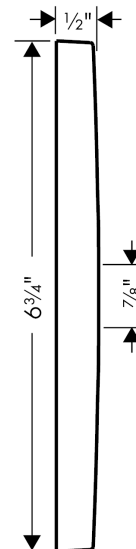

AXOR Citterio M
Wall Plate SoftCube
Finishes : **chrome** Part no. : **34612001**

Description

Features

- Metal

Product image

Scale drawing

AXOR Citterio M
Wall Plate SoftCube
Finishes : **chrome** Part no. : **34612001**

Exploded drawing

Year of production: >06/08

AXOR Citterio M
Wall Plate SoftCube
 Finishes : **chrome** Part no. : **34612001**

Spare parts list

Year of production: >06/08

| Pos. | Description | Part no. | PC | PU |
|------|-------------------------|----------|----|----|
| 1 | escutcheon 170 / 170 mm | 98917000 | 0 | 1 |
| 2 | O-ring 18x2,5 | 98139000 | 0 | 1 |
| 3 | O-ring 48x5 | 98174000 | 0 | 1 |
| 4 | O-ring 24x3 | 92112000 | 0 | 1 |