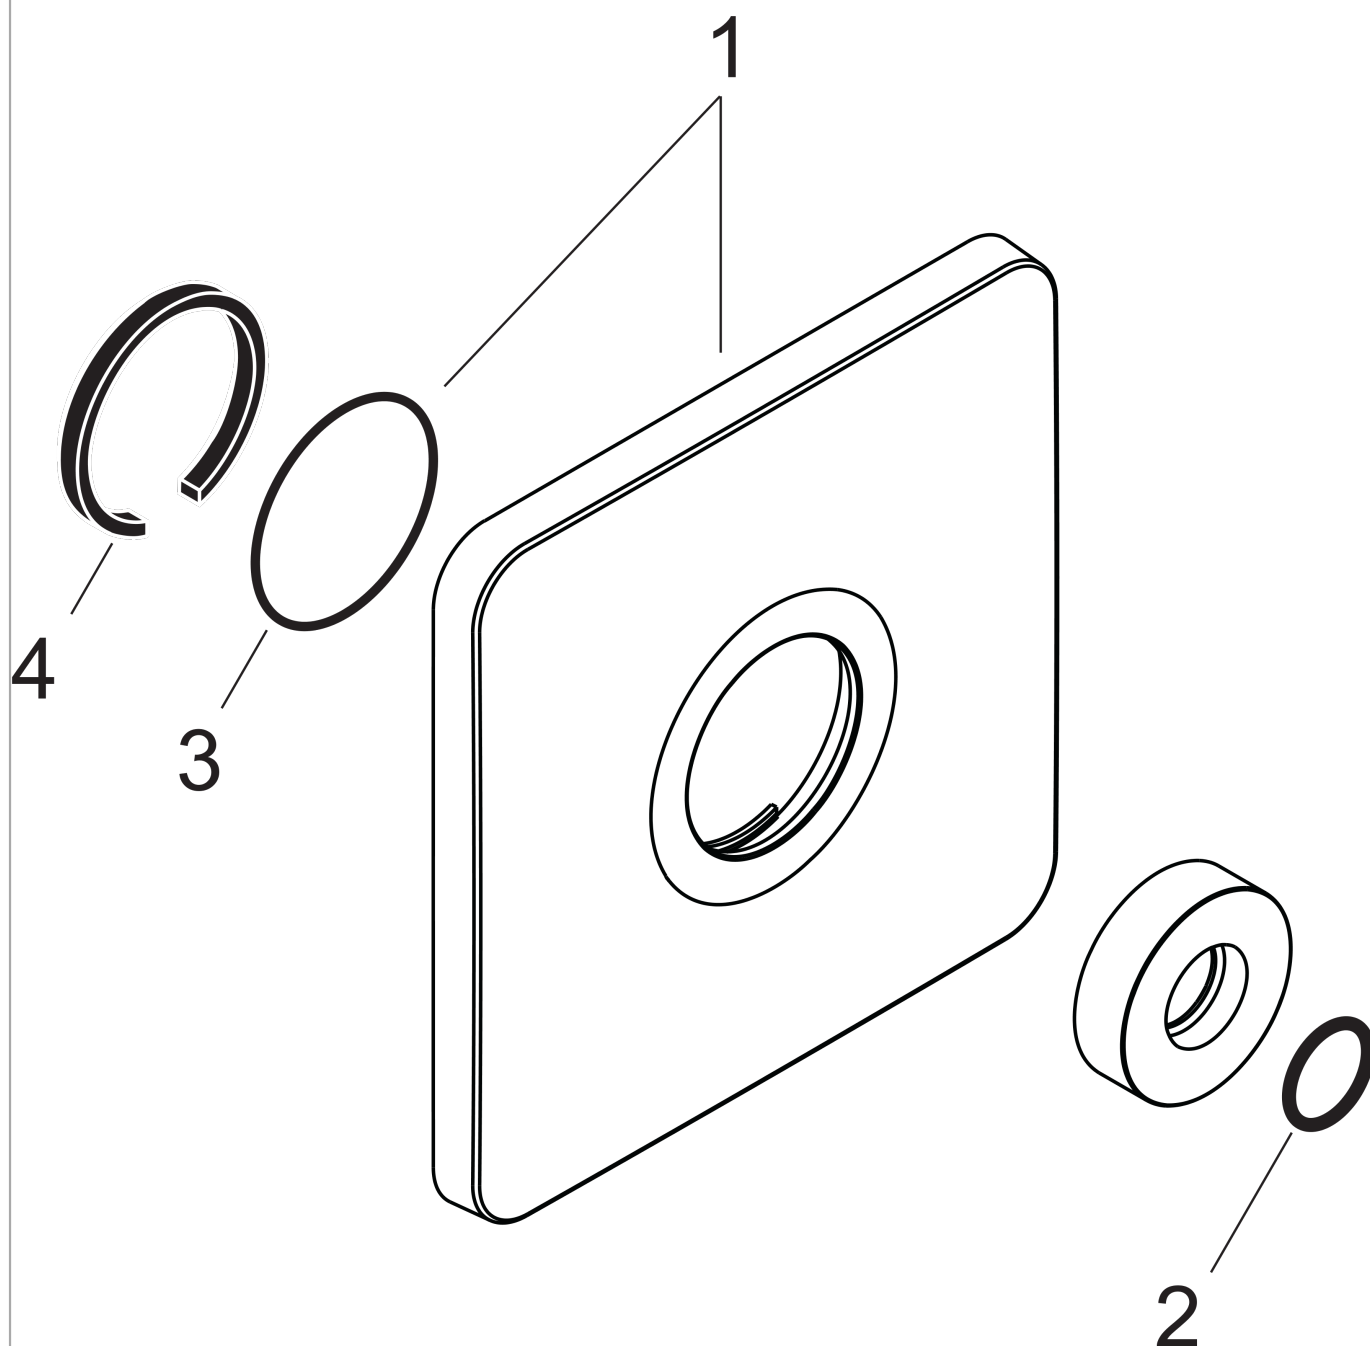

AXOR Citterio M
Wall Plate SoftCube
Finishes : **chrome** Part no. : **34612001**

Description

Features

- Metal

Product image

Scale drawing

AXOR Citterio M
Wall Plate SoftCube
Finishes : **chrome** Part no. : **34612001**

Exploded drawing

Year of production: >06/08

AXOR Citterio M
Wall Plate SoftCube
 Finishes : **chrome** Part no. : **34612001**

Spare parts list

Year of production: >06/08

| Pos. | Description | Part no. | PC | PU |
|------|-------------------------|----------|----|----|
| 1 | escutcheon 170 / 170 mm | 98917000 | 0 | 1 |
| 2 | O-ring 18x2,5 | 98139000 | 0 | 1 |
| 3 | O-ring 48x5 | 98174000 | 0 | 1 |
| 4 | O-ring 24x3 | 92112000 | 0 | 1 |