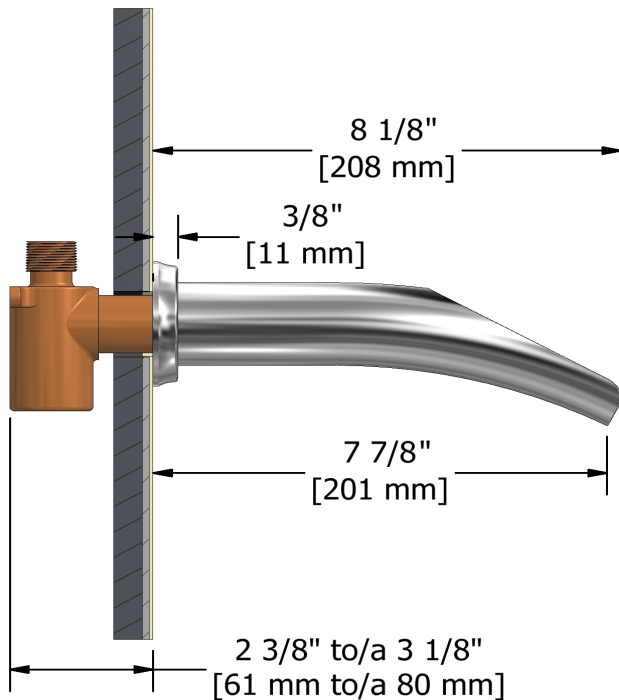

Sizes, models and finishes may differ from those presented.

Warranty

This **Riobel Inc.** product you have purchased carries a Limited Lifetime Warranty on the chrome, PVD finish, blacks and all working parts and is guaranteed from the initial purchase date against all manufacturing defects. All other finishes, including plastic components, are guaranteed for one year. All electric and/or electronic parts are covered by a 5-year limited warranty.

Customer Service

Ontario, West Canada : 888-287-5354 Quebec, Maritimes, United States : 866-473-8442