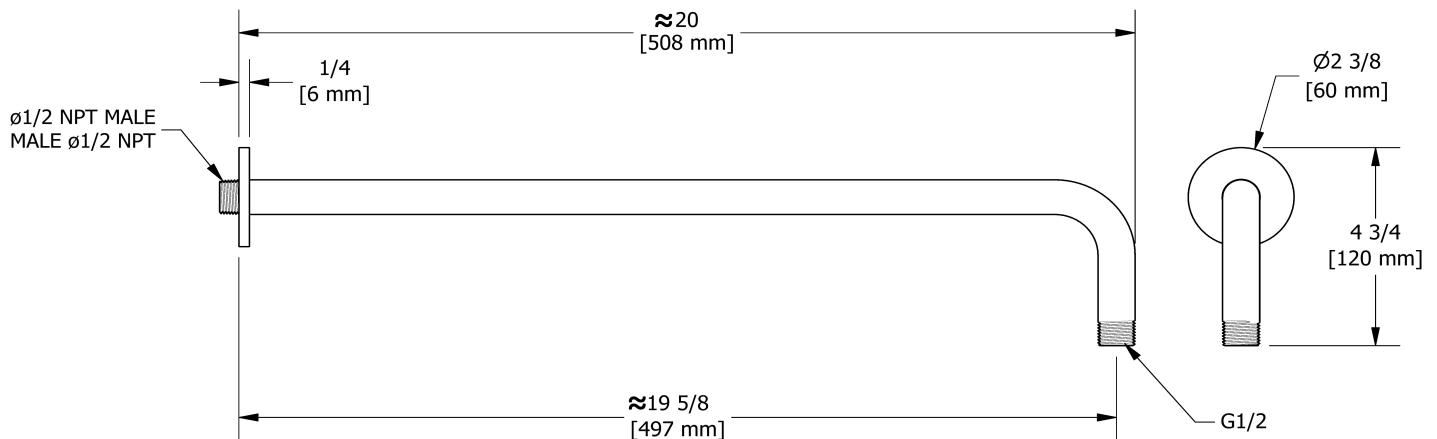

Sizes, models and finishes may differ from those presented.

Warranty

This **Riobel Inc.** product you have purchased carries a Limited Lifetime Warranty on the chrome, PVD finish, blacks and all working parts and is guaranteed from the initial purchase date against all manufacturing defects. All other finishes, including plastic components, are guaranteed for one year. All electric and/or electronic parts are covered by a 5-year limited warranty.

Customer Service

Ontario, West Canada : 888-287-5354 Quebec, Maritimes, United States : 866-473-8442

2020.11.24