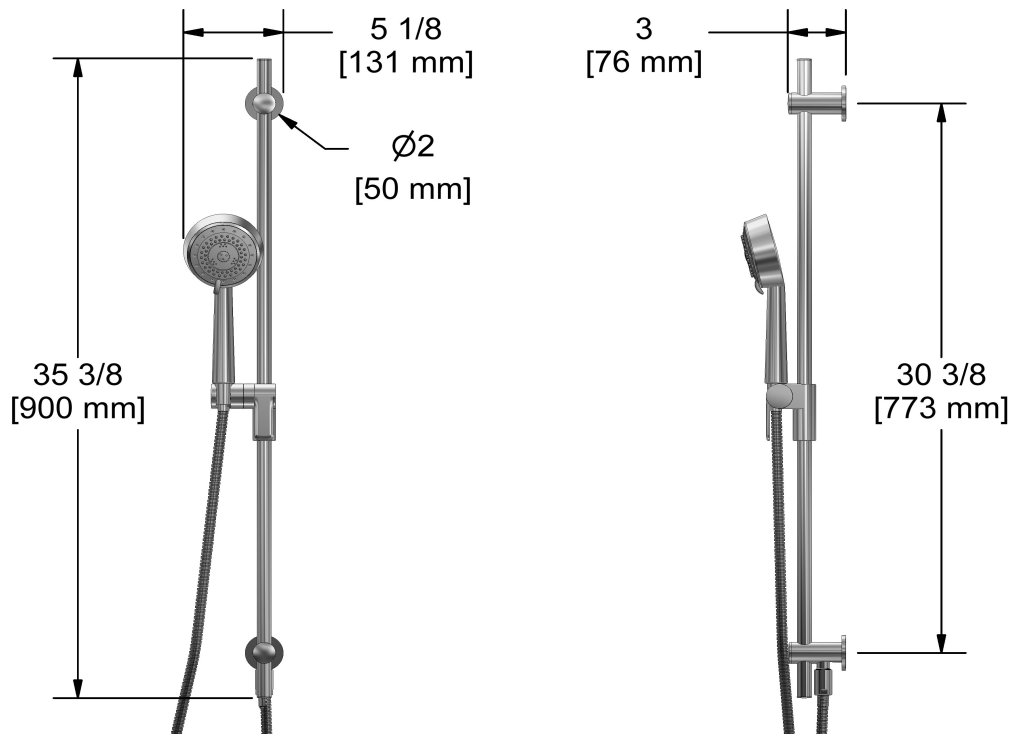

Certifications

- CSA B125.1
- ASME A112.18.1
- CMR248 Approval

UPC®

Sizes, models and finishes may differ from those presented.

Warranty

This **Riobel Inc.** product you have purchased carries a Limited Lifetime Warranty on the chrome, PVD finish, blacks and all working parts and is guaranteed from the initial purchase date against all manufacturing defects. All other finishes, including plastic components, are guaranteed for one year. All electric and/or electronic parts are covered by a 5-year limited warranty.

Customer Service

Ontario, West Canada : 888-287-5354 Quebec, Maritimes, United States : 866-473-8442

2020.11.24