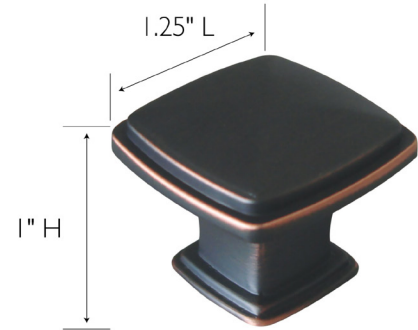

Park Avenue Cabinet Knob, 20-Pack
Oil Rubbed Bronze

SPECIFICATIONS

MATERIAL CONSTRUCTION:	Steel
MOUNTING HARDWARE INCLUDED:	Yes
TOOLS NEEDED FOR INSTALLATION:	Screwdriver
ASSEMBLED DIMENSIONS:	1.25" L x 1" H
ASSEMBLED WEIGHT:	1.64 lbs.
LEVER/PULL LENGTH:	1.25"
CENTER TO CENTER:	n/a
PROJECTION:	1"