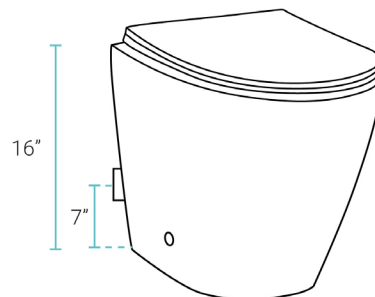

St. Tropez

Back-to-Wall Toilet

SM-WT514MB

Features:

- Space saving, back-to-wall design
- Elongated bowl
- Glazed ceramic
- Quick-release, soft-close seat

Installation:

- Floor-mount
- 7" vertical rough-in

Colors & Finishes:

- White: SM-WT514
- Matte Black: SM-WT514MB
- White, Black Hardware: SM-WT514HB

Included Parts:

- Back-to-Wall Toilet: SM-WT514MB
- QQ Feet: SM-QQF24
- Quick-Release Seat: SM-QRS16MB
- Outlet Pipe: SM-CPT116
- Floor Anchor Kit: SM-TPT29MB

Required Components (sold separately):

- Wall Actuator: SM-WC001, SM-WC002, SM-WC003 *
- In-Wall Tank Carrier System: SM-WC324, SM-WC326

* Color & style options available

Specifications:

- N.W: 83.7 lb.
- L: 22" x W: 14 ³/₈" x H: 16"

Installation:

- In-wall

Specifications:

- N.W: 8.13 lb.
- L: 24" x W: 3 1/4" x H: 28 15/16"

Included Parts:

- Discharge Pipe: SM-CPT24
- Flush Valve: SM-CPT30
- Flush Valve Holder: SM-CPT35
- Inlet / Outlet Pipes: SM-CPT42
- Water Tank Pipe: SM-CPT86
- Fill Valve: SM-CPT53
- Tank O-Ring: SM-CPT69
- Water Supply Line: SM-CPT70
- Inlet O-Ring: SM-CPT87
- Flush Valve Set Board: SM-CPT89
- Fill Valve Clip: SM-CPT92
- Kit Pack: SM-CPT98