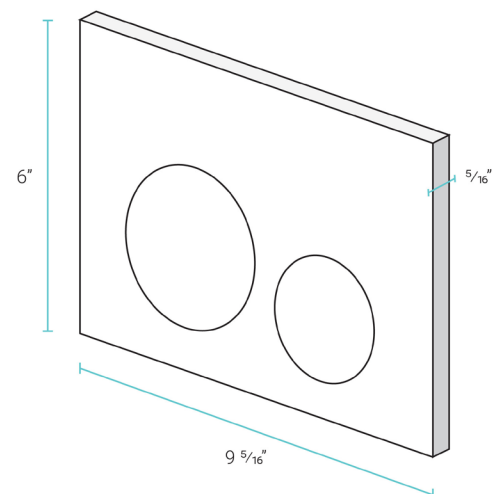

Specifications:

- N.W: 2.0 lb.
- L: $9 \frac{5}{16}$ " x W: $\frac{5}{16}$ " x H: 6"

Included Parts:

- Flush Actuator: SM-WC001W

Compatible Parts (sold separately):

- Residential Concealed In-Wall Toilet Tank for Back-to-Wall Toilet: SM-WC324
- Commercial Concealed In-Wall Toilet Tank for Back-to-Wall Toilet: SM-WC326
- Residential Concealed In-Wall Toilet Tank for Wall-Hung Toilet: SM-WC424
- Commercial Concealed In-Wall Toilet Tank for Wall-Hung Toilet: SM-WC426

Installation:

- In-wall

Specifications:

- N.W: 8.13 lb.
- L: 24" x W: 3 1/4" x H: 28 15/16"

Included Parts:

- Discharge Pipe: SM-CPT24
- Flush Valve: SM-CPT30
- Flush Valve Holder: SM-CPT35
- Inlet / Outlet Pipes: SM-CPT42
- Water Tank Pipe: SM-CPT86
- Fill Valve: SM-CPT53
- Tank O-Ring: SM-CPT69
- Water Supply Line: SM-CPT70
- Inlet O-Ring: SM-CPT87
- Flush Valve Set Board: SM-CPT89
- Fill Valve Clip: SM-CPT92
- Kit Pack: SM-CPT98