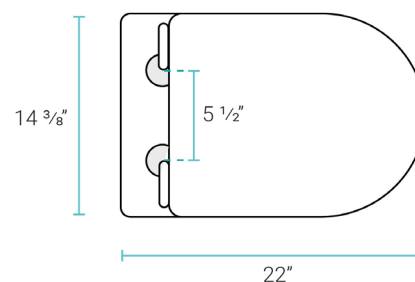

St. Tropez

Back-to-Wall Toilet

SM-WT514MB

Features:

- Space saving, back-to-wall design
- Elongated bowl
- Glazed ceramic
- Quick-release, soft-close seat

Installation:

- Floor-mount
- 7" vertical rough-in

Colors & Finishes:

- White: SM-WT514
- Matte Black: SM-WT514MB
- White, Black Hardware: SM-WT514HB

Included Parts:

- Back-to-Wall Toilet: SM-WT514MB
- QQ Feet: SM-QQF24
- Quick-Release Seat: SM-QRS16MB
- Outlet Pipe: SM-CPT116
- Floor Anchor Kit: SM-TPT29MB

Required Components (sold separately):

- Wall Actuator: SM-WC001, SM-WC002, SM-WC003 *
- In-Wall Tank Carrier System: SM-WC324, SM-WC326

* Color & style options available

Specifications:

- N.W: 83.7 lb.
- L: 22" x W: 14 ³/₈" x H: 16"