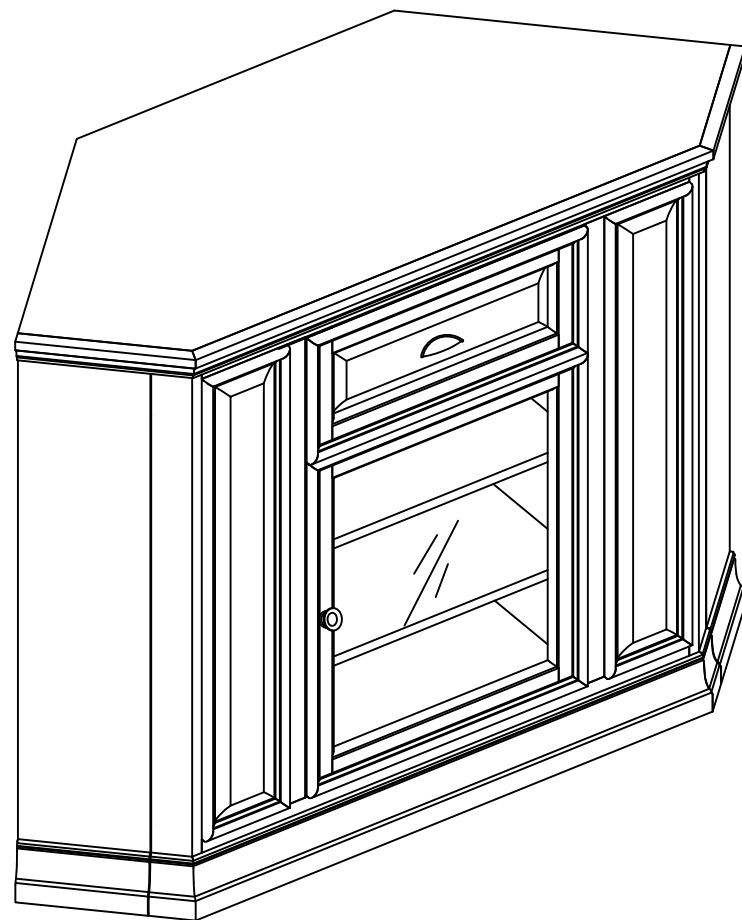

ITEM# 82232

Boulder Creek OAK 36" H, 46" W Corner Console

Leick
Home
SINCE 1910

2219 S. 19th St.
Sheboygan, WI 53081
Ph: 920-451-4060
Fax: 920-451-4063
info@leickfurnituresince1910.com

Hardware List

Item	Description	Qty
a	 Bolt 1/4" * 1-1/8"	8PCS
b	 Allen wrench	1PC
c	 Washer 1/4" * 12mm	8PCS
d	 Shelf metal clip	12PCS
e	 Door Pull	1PC
f	 Machine screw for door pull 5/32" * 3/4"	1PC
g	 Drawer Pull	1PC
h	 Machine screw for Drawer pull 5/32" * 3/8"	2PCS

Parts List

Item	Description	Qty
A	Cabinet	1PC
B	Top Panel	1PC
C	Bottom Panel	1PC
D	Adjustable Shelf	3PCS
E	Left Wood Support	1PC
F	Right Wood Support	1PC

Assembly Instructions

Two person assembly recommended.