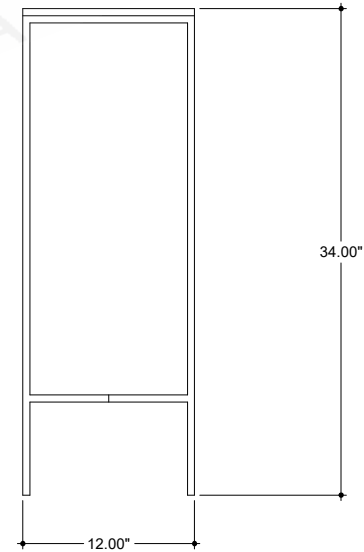

ITEM: 4000-0204

Overall Dimensions

Width: 48"
Depth: 12"
Height: 34"

TOP VIEW

FRONT VIEW

SIDE VIEW