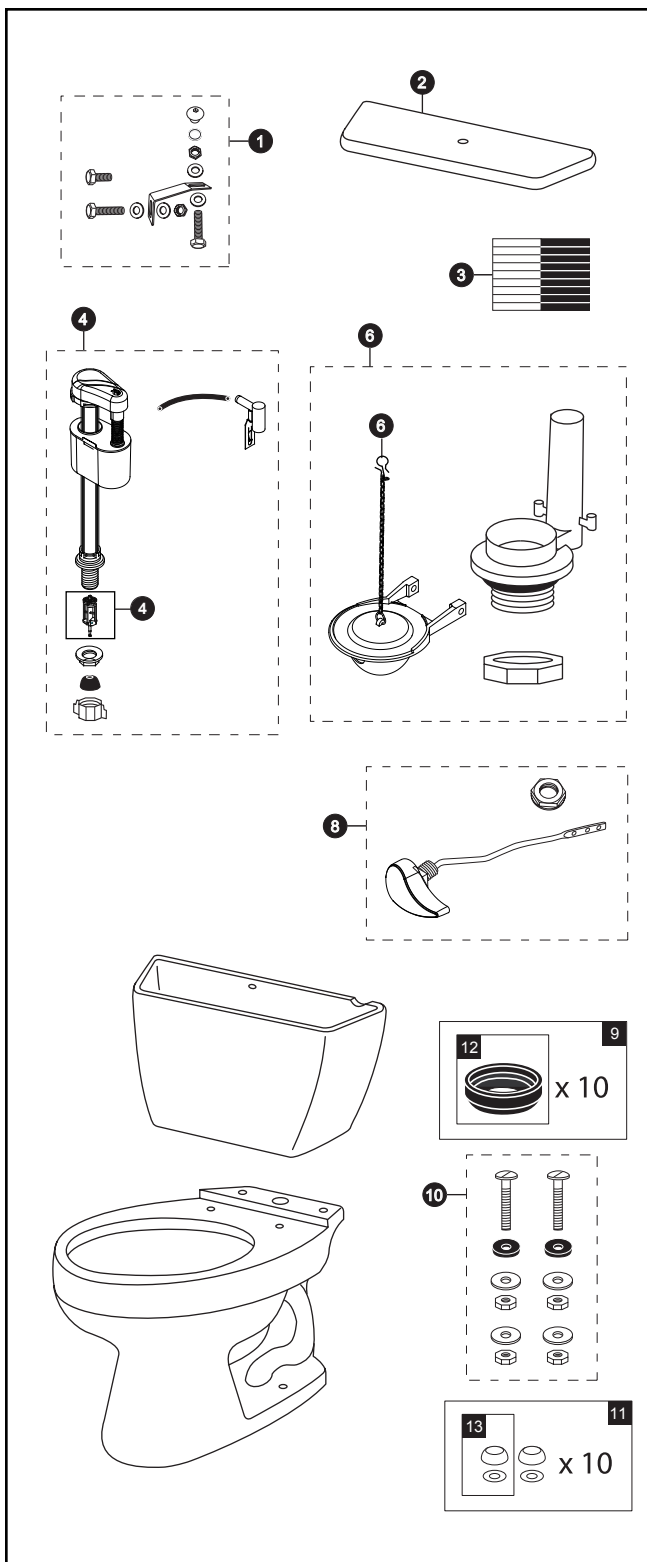

CST744SB

CST744SB
ST743SB
C744S

Drake® 1.6 Gpf Toilet, Elongated, G-Max®, 12" Rough-In, Bolt Down Tank Lid

Actual product may differ slightly from illustration.

Item	Part	Description
1	THU089	Bolt Down Set
2	TCU743BCR#01 TCU743BCR#03 TCU743BCR#04 TCU743BCR#11 TCU743BCR#12 TCU743BCR#51	Bolt Down Tank Lid w/ Velcro Tape Bolt Down Tank Lid w/ Velcro Tape Bolt Down Tank Lid w/ Velcro Tape Bolt Down Tank Lid w/ Velcro Tape Bolt Down Tank Lid w/ Velcro Tape Bolt Down Tank Lid w/ Velcro Tape
3	THU107	Velcro Tape
4	TSU24A	Fill Valve
5	THU229	Fill Valve Filter
6	THU129W-A	Flush Valve
7	THU175S	Flapper w/ Chain
8	THU068#01 THU068#03 THU068#04 THU068#11 THU068#12 THU068#51 THU068#BN THU068#CP THU068#PN	Trip Lever Trip Lever Trip Lever Trip Lever Trip Lever Trip Lever Trip Lever Trip Lever Trip Lever
9	THU131	Tank to Bowl Gaskets (for 10 toilets)
10	TSU01D	Tank Mounting Kit
11	THU098#01 THU098#03 THU098#04 THU098#51	Bolt Cap Sets (for 10 toilets) for #01 & #11 Bolt Cap Sets (for 10 toilets) for #03 & #12 Bolt Cap Sets (for 10 toilets) Bolt Cap Sets (for 10 toilets)
12	9BU024E	3" Tank to Bowl Gasket
13	THU044#01 THU044#03 THU044#04 THU044#51	Bolt Cap Sets (for 10 toilets) for #01 & #11 Bolt Cap Sets (for 10 toilets) for #03 & #12 Bolt Cap Sets (for 10 toilets) Bolt Cap Sets (for 10 toilets)

Product Number Explanations

Two-Piece Toilet

(CST) Gravity Type Toilet
(744) Model
(S) G-Max®
(B) Bolt Down Tank Lid

Tank

(ST) Tank
(743) Model
(S) G-Max®
(B) Bolt Down Tank Lid

Bowl

(C) Bowl
(744) Model
(S) G-Max®

Colors

(#01) Cotton
(#03) Bone
(#04) Gray
(#11) Colonial White
(#12) Sedona Beige
(#51) Ebony

Finishes

(#BN) Brushed Nickel
(#CP) Chrome Plated
(#PN) Polished Nickel