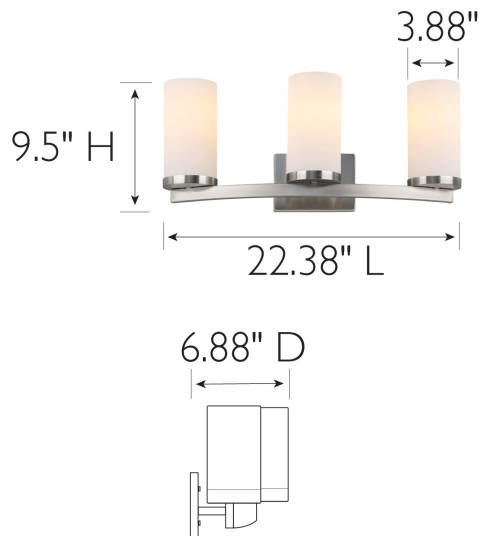

Desta 3-Light Vanity Light Satin Nickel

SPECIFICATIONS

MOUNTING:	Wall Mount	LED BRIGHTNESS (LUMENS):	N/A
UP/DOWN MOUNT:	Yes	LED COLOR CORRELATED TEMPERATURE (CCT):	N/A
LAMP TYPE 1:	3 E26 Medium Base Bulb	LED COLOR RENDERING INDEX (CRI):	N/A
BULB INCLUDED:	No	LED EFFICACY:	N/A
WATTS PER BULB:	60W or LED equivalent	LED AVERAGE RATED LIFE:	N/A
TOTAL WATTAGE:	180W or LED equivalent	ENERGY EFFICIENT:	No
DIMMABLE:	Yes	LIGHTING AMPS:	1.5
MATERIAL CONSTRUCTION:	Steel	VOLTAGE:	120V
ASSEMBLED DIMENSIONS:	9.5" H x 22.38" L x 6.88" D		
WEIGHT:	5.1 lbs.		
BACKPLATE DIMENSIONS:	4.63" H x 6.25" W x 0.75" D		
CANOPY/PLATE DIMENSIONS:	N/A		
GLASS/SHADE DIMENSIONS:	7.88" H x 3.88" L x 3.88" D		
GLASS/SHADE MATERIAL:	Glass		
GLASS/SHADE TYPE:	Frosted		
GLASS/SHADE COLOR:	White		