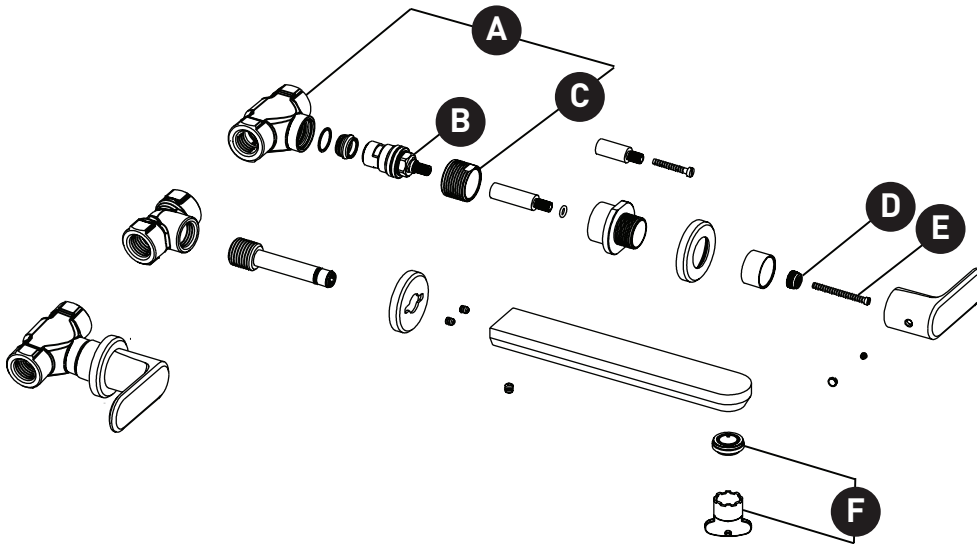

ORDER BY PART NUMBER

ILLUSTRATED PARTS

LV351

Meda™ Wall Mount Lavatory Faucet

ID	Kit Number	Finish
A	ZZ947400 LEFT	N/A
	ZZ947410 RIGHT	N/A
B	ZZ929060 LEFT	N/A
	ZZ929070 RIGHT	N/A
C	ZZ934950	N/A
D	ZZ933300	N/A
E	ZZ947330	N/A
F	ZZ961250	N/A