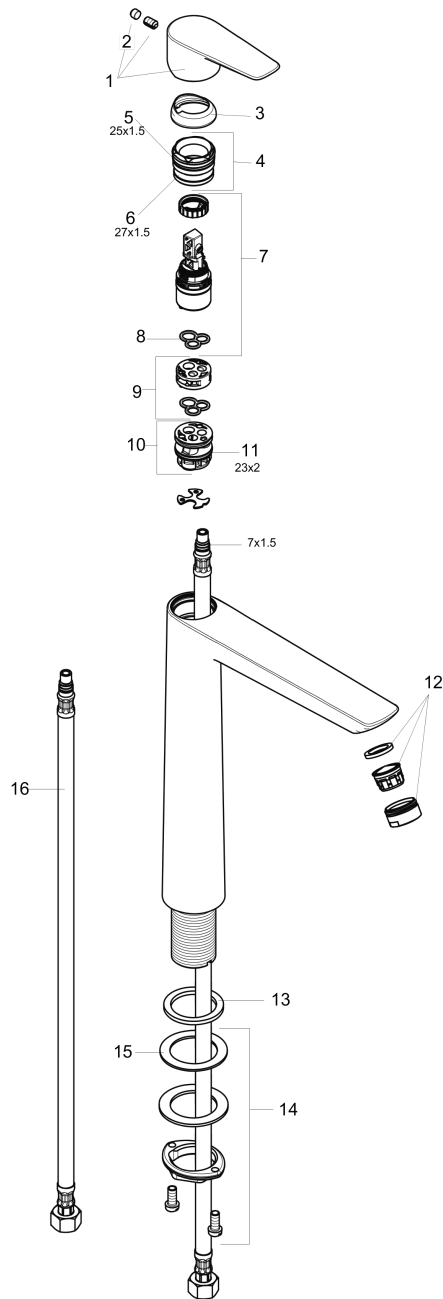

Talis E
Single-Hole Faucet 240, 1.2 GPM
 Finishes : **chrome** Part no. : **71717001**

Description

Features

- Aerated spray
- Flow: 1.2 GPM (4.5 L/Min)
- Ceramic cartridge
- Does not include: Pop-up assembly

Item details

List Price \$ 288.00

Technology

Compliance

Product image

Scale drawing

Talis E
Single-Hole Faucet 240, 1.2 GPM
 Finishes : **chrome** Part no. : **71717001**

Exploded drawing

Year of production: >10/16

Talis E
Single-Hole Faucet 240, 1.2 GPM
 Finishes : **chrome** Part no. : **71717001**

Spare parts list

Year of production: >10/16

Pos.	Description	Part no.	Price	PU
1	handle	92687000	-	1
2	screw cover	95704000	-	1
3	flange	92625000	-	1
4	nut	92689000	-	1
5	O-ring 25x1,5	98146000	-	1
6	O-ring 27x1,5	92527000	-	1
7	cartridge, assy	97685000	-	1
8	seal	98865000	-	1
9	adapter for cartridge	92628000	-	1
10	adapter for cartridge	98866000	-	1
11	O-ring 23x2	98398000	-	1
12	aerator M24x1 (4,5 l/min)	92877000	-	1
13	flat seal	98749000	-	1
14	fixing set (Ø 32)	13961000	-	1
15	lever collar	97548000	-	1
16	connection hose 23½" M8x0,75 3/8"	98600001	-	1