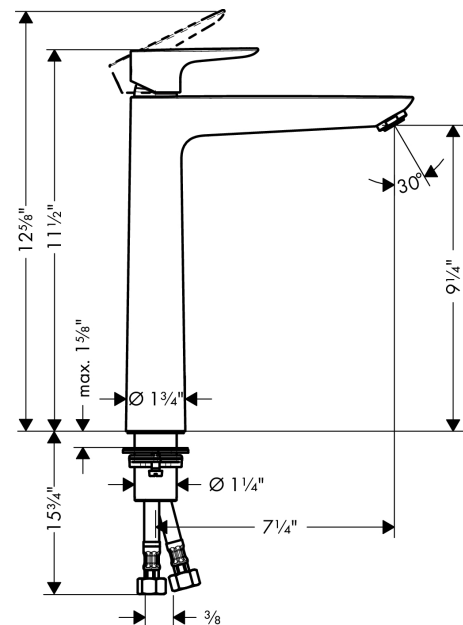

Talis E
Single-Hole Faucet 240, 1.2 GPM
 Finishes : **chrome** Part no. : **71717001**

Description

Features

- Aerated spray
- Flow: 1.2 GPM (4.5 L/Min)
- Ceramic cartridge
- Does not include: Pop-up assembly

Item details

List Price \$ 288.00

Technology

Compliance

Product image

Scale drawing

Talis E
Single-Hole Faucet 240, 1.2 GPM
 Finishes : **chrome** Part no. : **71717001**

Exploded drawing

Year of production: >10/16

Talis E
Single-Hole Faucet 240, 1.2 GPM
 Finishes : **chrome** Part no. : **71717001**

Spare parts list

Year of production: >10/16

Pos.	Description	Part no.	Price	PU
1	handle	92687000	-	1
2	screw cover	95704000	-	1
3	flange	92625000	-	1
4	nut	92689000	-	1
5	O-ring 25x1,5	98146000	-	1
6	O-ring 27x1,5	92527000	-	1
7	cartridge, assy	97685000	-	1
8	seal	98865000	-	1
9	adapter for cartridge	92628000	-	1
10	adapter for cartridge	98866000	-	1
11	O-ring 23x2	98398000	-	1
12	aerator M24x1 (4,5 l/min)	92877000	-	1
13	flat seal	98749000	-	1
14	fixing set (Ø 32)	13961000	-	1
15	lever collar	97548000	-	1
16	connection hose 23½" M8x0,75 3/8"	98600001	-	1