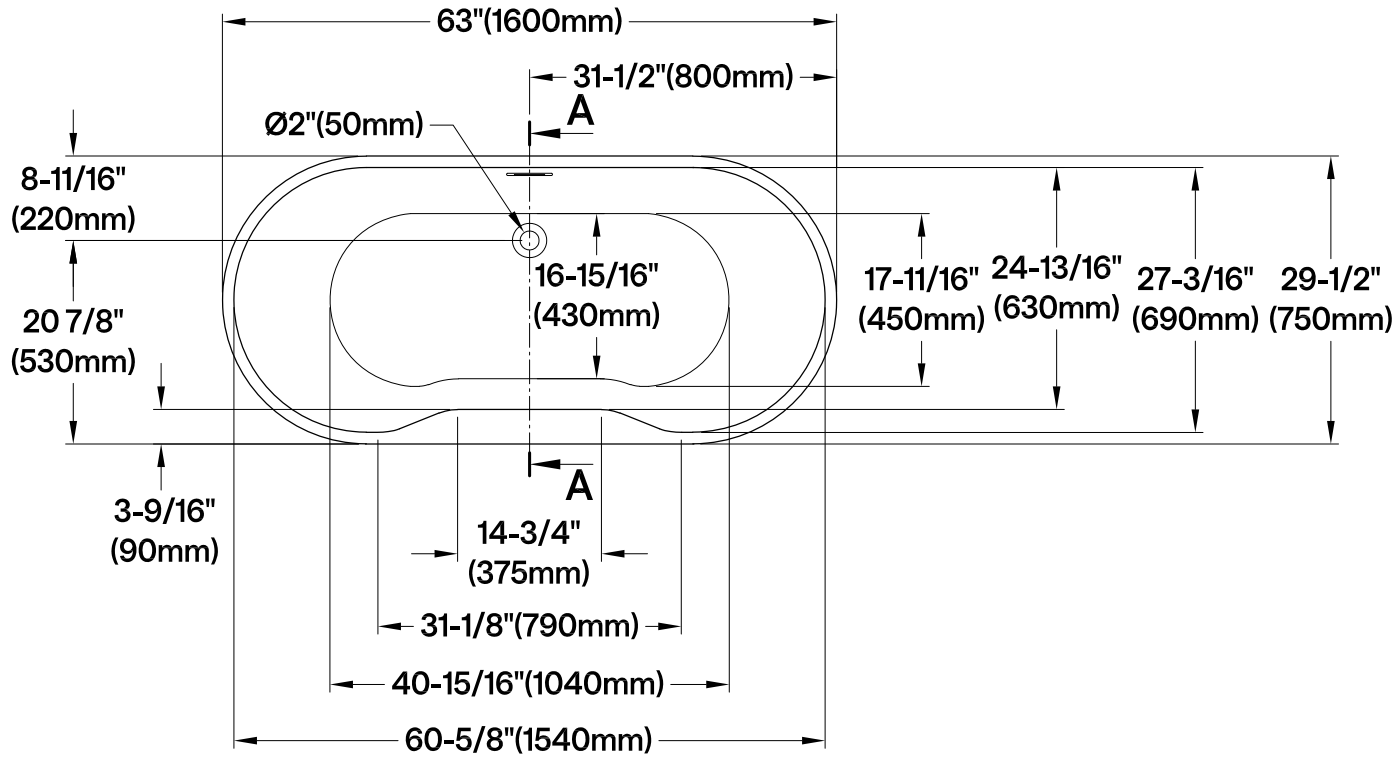

VTDE633023C420,2,3,6,7,8

63" Acrylic Freestanding Tub with Drain

Section A-A