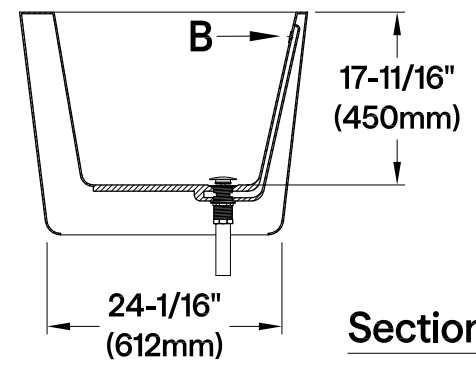

VTDE633023C420,2,3,6,7,8

63" Acrylic Freestanding Tub with Drain

Section A-A