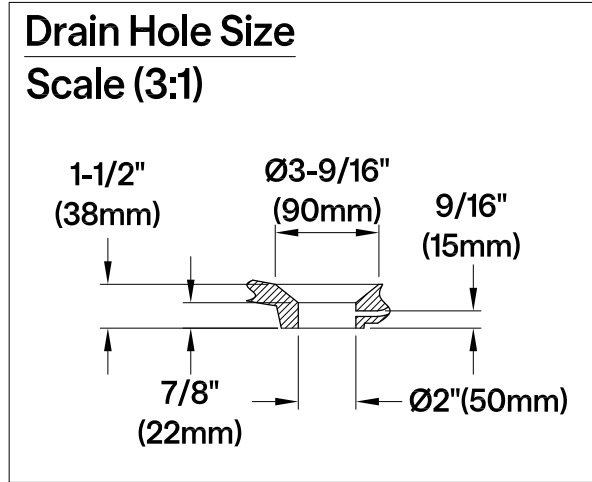

VTDE633023C420,2,3,6,7,8

63" Acrylic Freestanding Tub with Drain

Section A-A