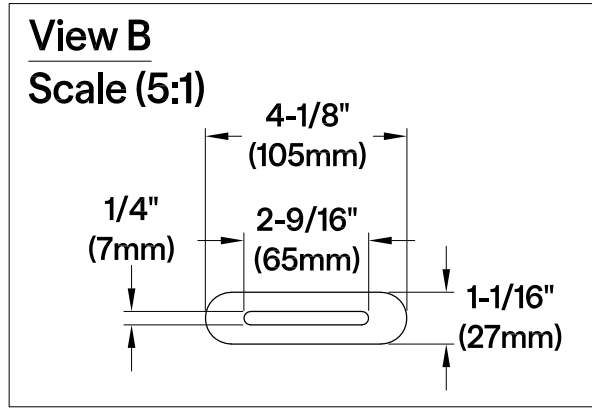

VTDE633023C420,2,3,6,7,8

63" Acrylic Freestanding Tub with Drain

Section A-A