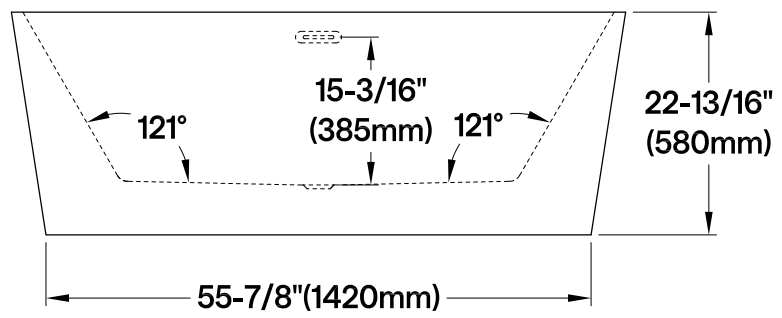

VTDE633023C420,2,3,6,7,8

63" Acrylic Freestanding Tub with Drain

Section A-A