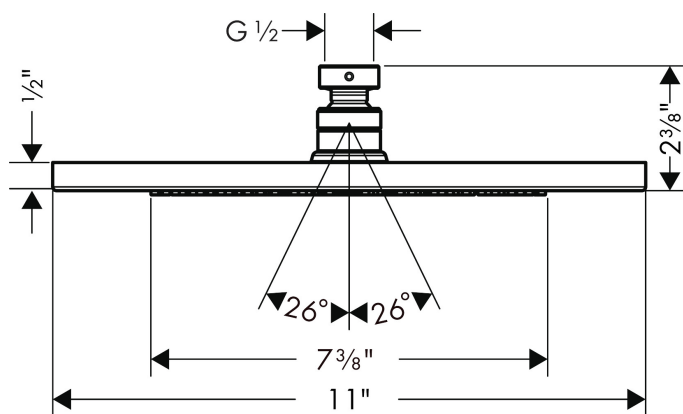

Brand hansgrohe
Art. Name **Croma**
Art. Nr. 26879001
Surface chrome
Pos. 1

Product Picture

Drawing

Technology

Features

- Spray modes: Rain
- 140 no-clog spray channels
- Fully-finished matching spray face
- Spray face removable for cleaning