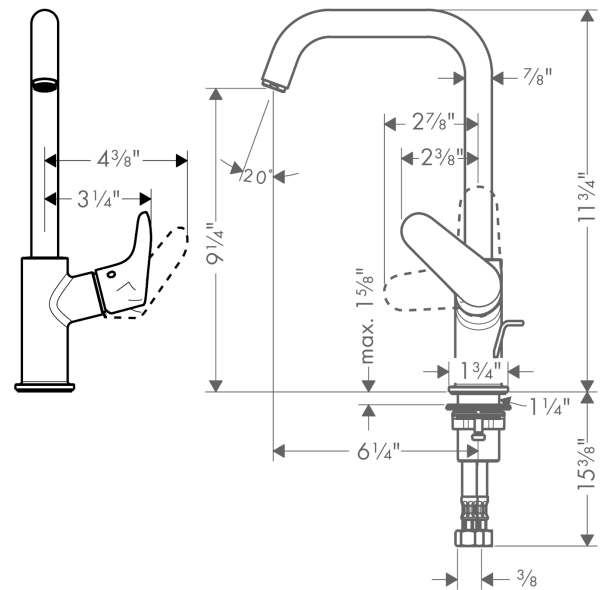

Focus

Single-Hole Faucet 240 with Swivel Spout and Pop-Up Drain, 1.2 GPM

Finishes : **chrome** Part no. : **31609001**

Description

Features

- Swivel range 120°
- Aerated spray
- Flow: 1.2 GPM (4.5 L/Min)
- Ceramic cartridge
- Includes pop-up drain

Item details

List Price \$ 322.00

Technology

Compliance

Product image

Scale drawing

Focus

Single-Hole Faucet 240 with Swivel Spout and Pop-Up Drain, 1.2 GPM

Finishes : **chrome** Part no. : **31609001**

Exploded drawing

Year of production: >07/16

Focus

Single-Hole Faucet 240 with Swivel Spout and Pop-Up Drain, 1.2 GPM

Finishes : **chrome** Part no. : **31609001**

Spare parts list

Year of production: >07/16

Pos.	Description	Part no.	Price	PU
1	spout cpl.	95856000	-	1
2	aerator M18x1 (4,5 l/min)	92885000	-	1
3	O-ring 11x2	98127000	-	1
4	handle	95855000	-	1
5	screw cover	96338000	-	1
6	flange	95493000	-	1
7	nut	95178000	-	1
8	O-Ring 22x2	98185000	-	1
9	cartridge, assy	95973001	-	1
10	locking screw for handle	95140000	-	1
11	seal	98865000	-	1
12	screw cover	95181000	-	1
13	fixing set (Ø 32)	13961000	-	1
14	connection hose 18½" M8x0,75 3/8"	96321001	-	1
15	pull rod	96657000	-	1
16	lever collar	92849000	-	1
a	pop up waste	94159000	-	1