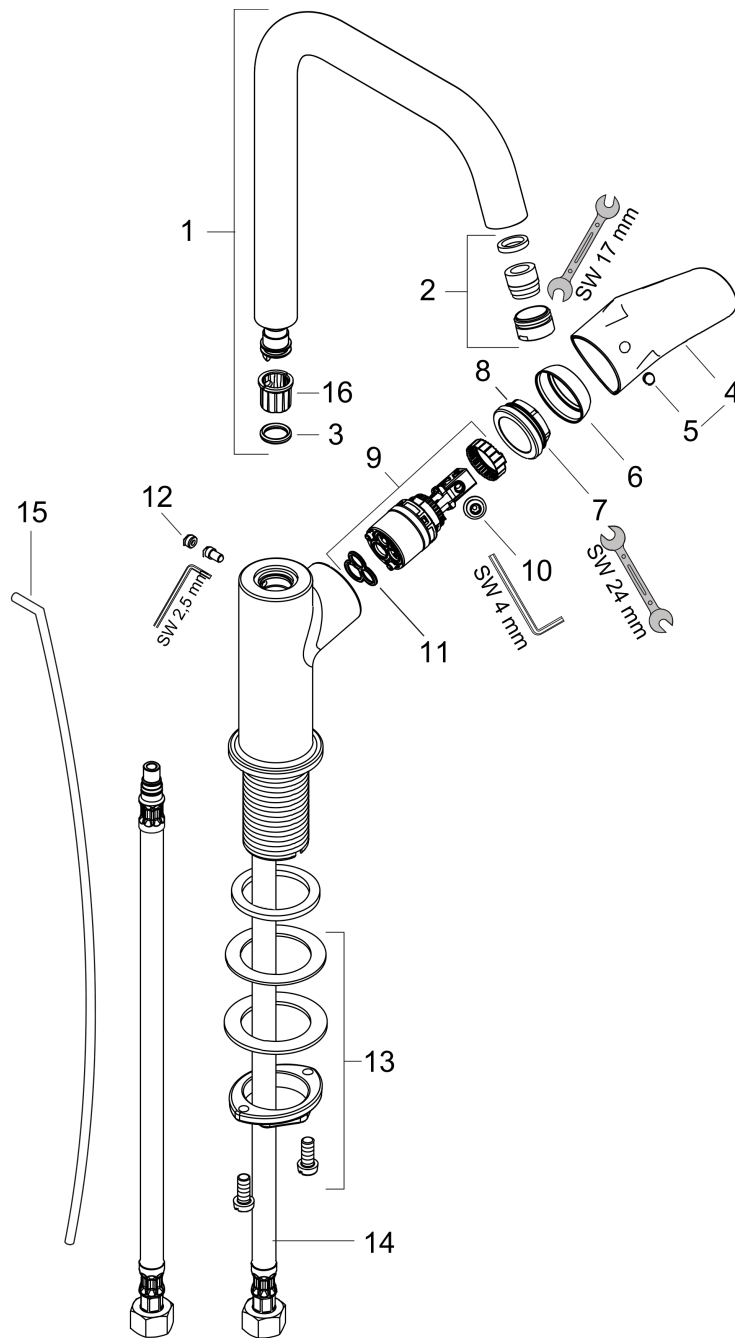

Focus

Single-Hole Faucet 240 with Swivel Spout and Pop-Up Drain, 1.2 GPM

Finishes : **chrome** Part no. : **31609001**

Description

Features

- Swivel range 120°
- Aerated spray
- Flow: 1.2 GPM (4.5 L/Min)
- Ceramic cartridge
- Includes pop-up drain

Item details

List Price \$ 322.00

Technology

Compliance

Product image

Scale drawing

Focus

Single-Hole Faucet 240 with Swivel Spout and Pop-Up Drain, 1.2 GPM

Finishes : **chrome** Part no. : **31609001**

Exploded drawing

Year of production: >07/16

Focus

Single-Hole Faucet 240 with Swivel Spout and Pop-Up Drain, 1.2 GPM

Finishes : **chrome** Part no. : **31609001**

Spare parts list

Year of production: >07/16

Pos.	Description	Part no.	Price	PU
1	spout cpl.	95856000	-	1
2	aerator M18x1 (4,5 l/min)	92885000	-	1
3	O-ring 11x2	98127000	-	1
4	handle	95855000	-	1
5	screw cover	96338000	-	1
6	flange	95493000	-	1
7	nut	95178000	-	1
8	O-Ring 22x2	98185000	-	1
9	cartridge, assy	95973001	-	1
10	locking screw for handle	95140000	-	1
11	seal	98865000	-	1
12	screw cover	95181000	-	1
13	fixing set (Ø 32)	13961000	-	1
14	connection hose 18½" M8x0,75 3/8"	96321001	-	1
15	pull rod	96657000	-	1
16	lever collar	92849000	-	1
a	pop up waste	94159000	-	1