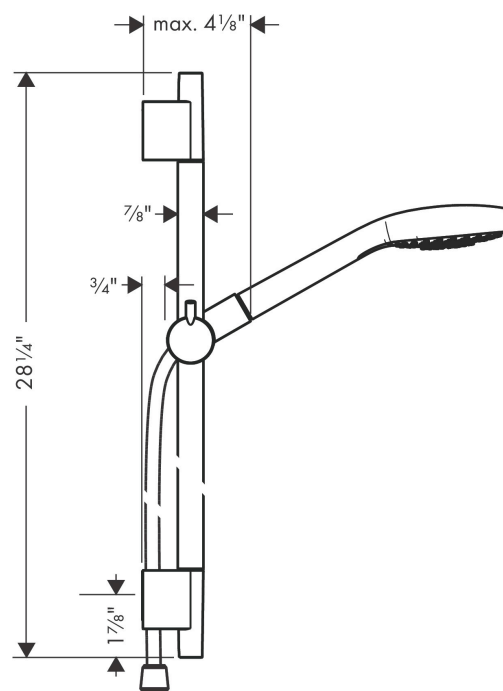

Brand	hansgrohe
Art. Name	<b>Croma Select S</b> Wallbar Set 110 3-Jet 24", 2.5 GPM
Art. Nr.	04939820
Surface	brushed nickel
Pos.	1

## Product Picture

## Drawing

## Features

- Consists of: Handshower, Wallbar, Handshower hose
- Spray modes: SoftRain, IntenseRain, Pulsating Massage
- Select button for comfortable alternation of spray modes
- Angle-adjustable holder pivots left and right, slides easily and locks in place
- Flow: 2.5 GPM (9.5 L/Min)
- wall mounted: Fastens with screws
- Shower bar diameter: 22 mm