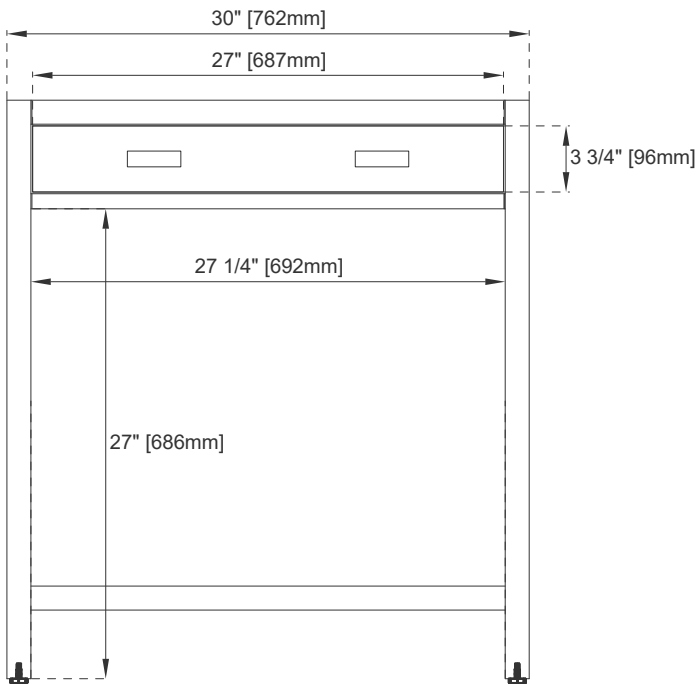

Number of Drawers: One

Bamboo Storage Tray: Yes

Assembly Type: yes, with Optional 3cm Top

Drawer Box Material and Construction: 15mm Poplar/English Dovetail Joinery

Hardware Material and Finish: Zinc Alloy in Polished Chrome

Full Extension, Soft Close Glides

Aluminum Laminate Drawer Liners

Adjustable Levelers

Dimension

Width: 30"

Depth: 23-3/8"

Height: 33-1/4"

30" ADDISON COUNTERTOP UNIT

E444-CU30-GW

Top View

Bamboo Drawer Organizer

Knob

Front View

Side View

All dimensions are nominal
Diagrams are of cabinet only—James Martin Optional Countertops are not shown

Visit website for warranty and installation information
www.jamesmartinvanities.com