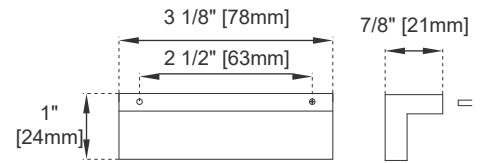

Full Extension, Soft Close Glides

Aluminum Laminate Drawer Liners

Adjustable Levelers

Dimension

Width: 30"

Depth: 23-3/8"

Height: 33-1/4"

30" ADDISON COUNTERTOP UNIT

E444-CU30-GW

Top View

Bamboo Drawer Organizer

Knob

Front View

Side View

All dimensions are nominal
Diagrams are of cabinet only—James Martin Optional Countertops are not shown

Visit website for warranty and installation information
www.jamesmartinvanities.com