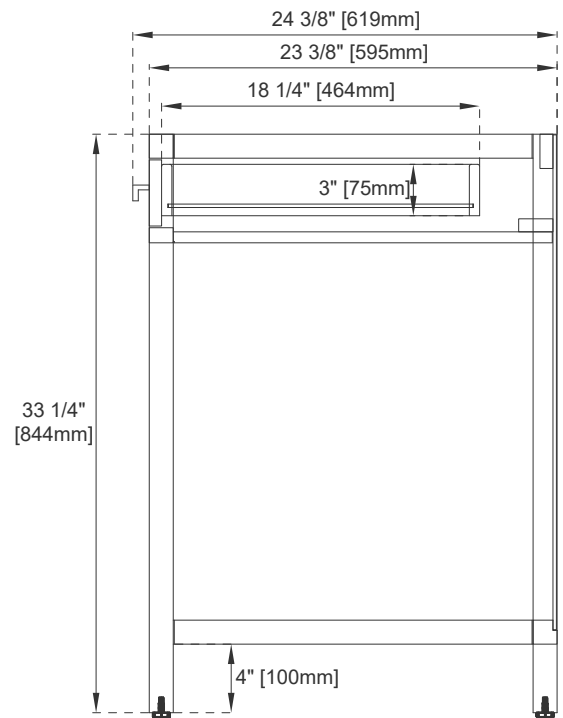

Number of Drawers: One

Bamboo Storage Tray: Yes

Assembly Type: yes, with Optional 3cm Top

Drawer Box Material and Construction: 15mm Poplar/English Dovetail Joinery

Hardware Material and Finish: Zinc Alloy in Polished Chrome

Full Extension, Soft Close Glides

Aluminum Laminate Drawer Liners

Adjustable Levelers

Dimension

Width: 30"

Depth: 23-3/8"

Height: 33-1/4"

30" ADDISON COUNTERTOP UNIT

E444-CU30-GW

Top View

Bamboo Drawer Organizer

Knob

Front View

Side View

All dimensions are nominal
Diagrams are of cabinet only—James Martin Optional Countertops are not shown

Visit website for warranty and installation information
www.jamesmartinvanities.com