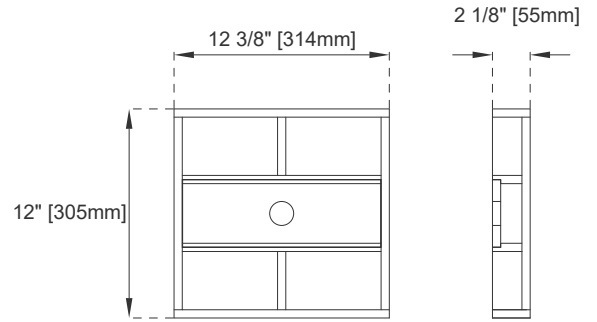

Number of Drawers: One

Bamboo Storage Tray: Yes

Assembly Type: yes, with Optional 3cm Top

Drawer Box Material and Construction: 15mm Poplar/English Dovetail Joinery

Hardware Material and Finish: Zinc Alloy in Polished Chrome

Full Extension, Soft Close Glides

Aluminum Laminate Drawer Liners

Adjustable Levelers

Dimension

Width: 30"

Depth: 23-3/8"

Height: 33-1/4"

30" ADDISON COUNTERTOP UNIT

E444-CU30-GW

Top View

Bamboo Drawer Organizer

Knob

Front View

Side View

All dimensions are nominal
Diagrams are of cabinet only—James Martin Optional Countertops are not shown

Visit website for warranty and installation information
www.jamesmartinvanities.com