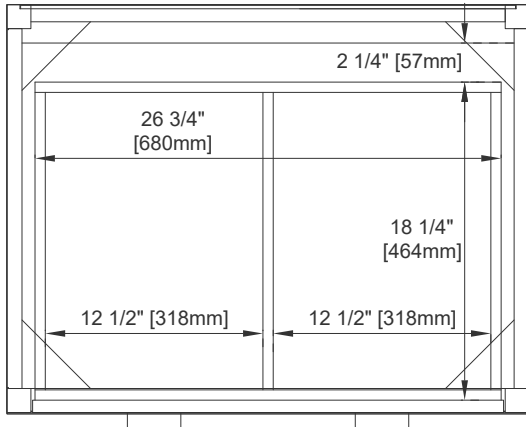

Number of Drawers: One

Bamboo Storage Tray: Yes

Assembly Type: yes, with Optional 3cm Top

Drawer Box Material and Construction: 15mm Poplar/English Dovetail Joinery

Hardware Material and Finish: Zinc Alloy in Polished Chrome

Full Extension, Soft Close Glides

Aluminum Laminate Drawer Liners

Adjustable Levelers

Dimension

Width: 30"

Depth: 23-3/8"

Height: 33-1/4"

30" ADDISON COUNTERTOP UNIT

E444-CU30-GW

Top View

Bamboo Drawer Organizer

Knob

Front View

Side View

All dimensions are nominal
Diagrams are of cabinet only—James Martin Optional Countertops are not shown

Visit website for warranty and installation information
www.jamesmartinvanities.com