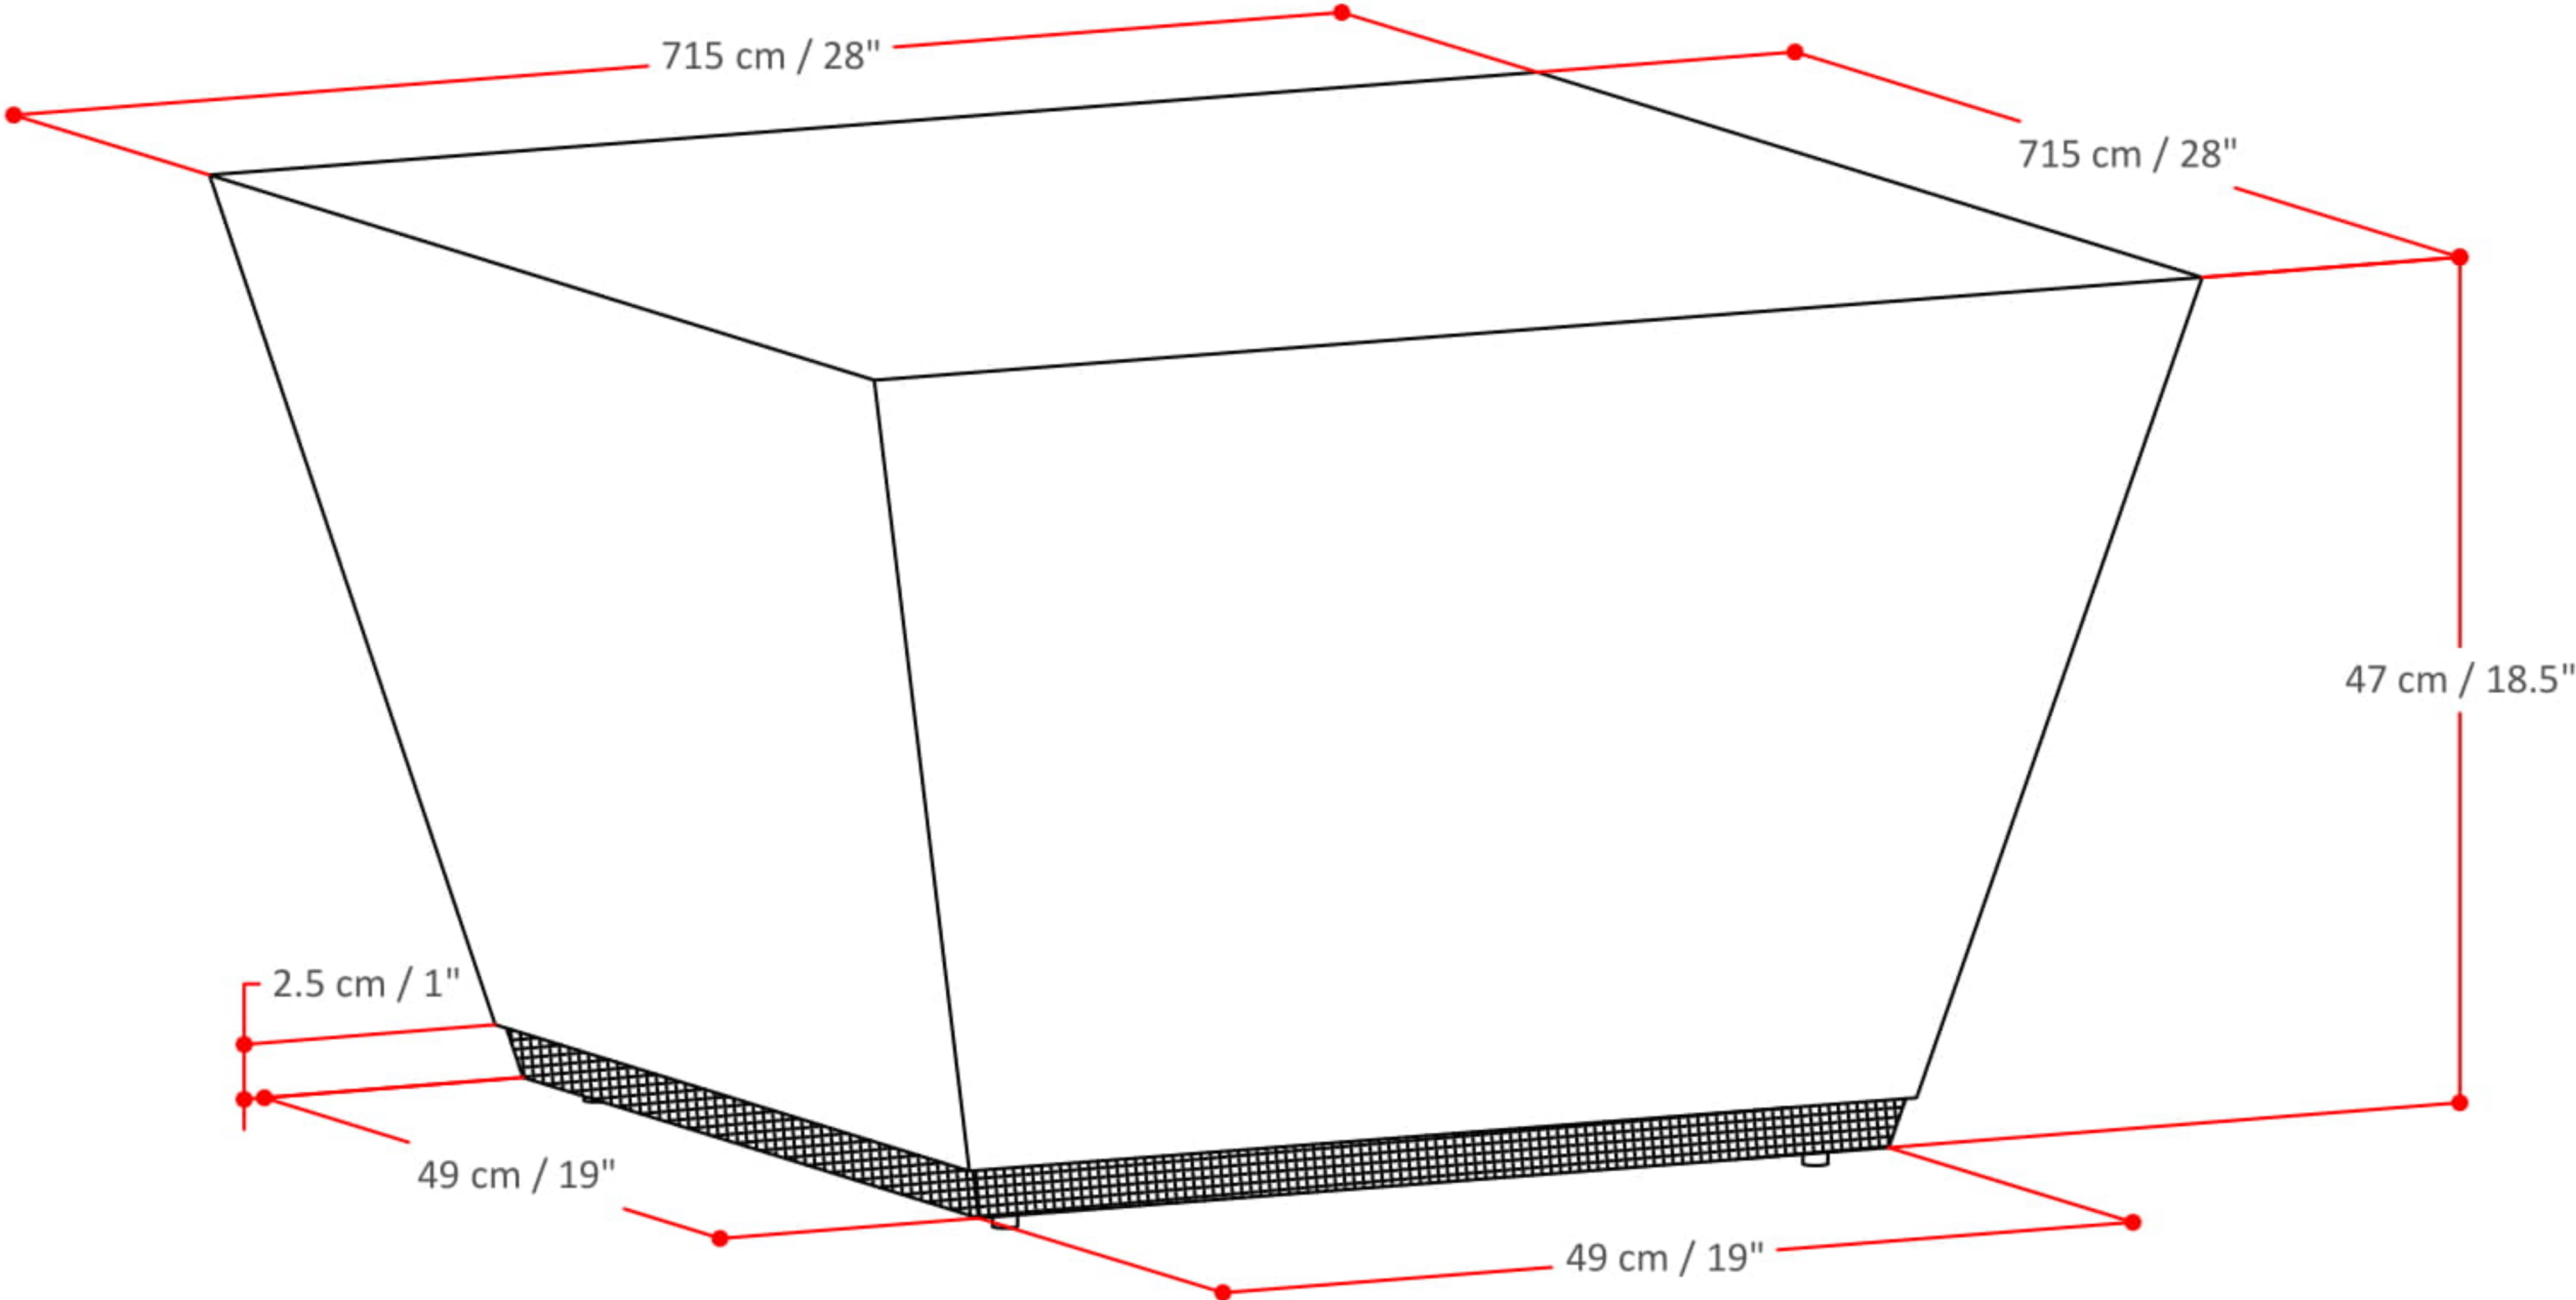

ABBA SQUARE COFFEE TABLE

Net Weight- 35 (lb)