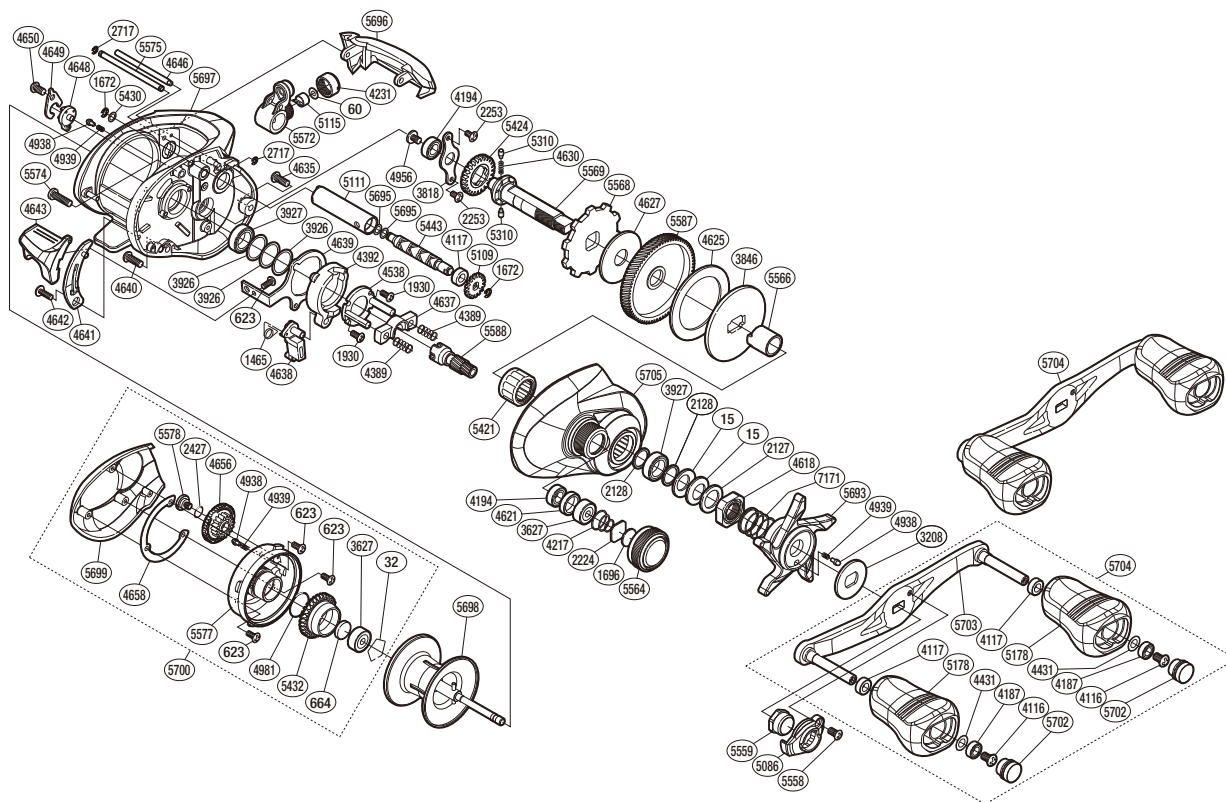

SHIMANO

CHRONARCH

CH G-150XG

(51RH29G150X)

#	Part No.	Description	#	Part No.	Description	#	Part No.	Description
0015	10D60	Drag Spring Washer	4618	10A0T	Star Drag Nut	5430	10GA0	Washer
0032	10GEW	Bearing Retainer	4621	10EYR	Bearing Spacer	5432	101S2	Brake Pipe Gear Assembly
0060	10CFW	Spacer	4625	106XT	Drag Washer	5443	10TPS	Worm Shaft
0623	103C0	Screw	4627	10CHE	Drag Washer	5558	10R1Q	Screw
0664	1057S	Spacer B	4630	10JDX	Idle Gear Spring	5559	10TPF	Handle Nut
1465	10N1Z	Clutch Pawl Spring	4635	103DE	Screw	5564	10223	Cast Control Cap
1672	105NC	E Lock	4637	1046T	Yoke	5566	10226	Roller Clutch Inner Tube
1696	1089H	Cast Control Spacer	4638	105ZU	Clutch Pawl	5568	1021K	Anti-Reverse Ratchet
1930	103NH	Screw	4639	10QGF	Clutch Plate	5569	1021H	Drive Shaft
2127	10J1N	Star Drag Spacer	4640	103KP	Screw	5572	101ZT	Line Guide Assembly
2128	105PW	Bearing Washer	4641	10970	Clutch Bar Guide	5574	1023R	Screw
2224	1085F	Spool Tension Spacer	4642	10PVS	Screw	5575	101WH	Line Guard
2253	103N4	Screw	4643	10MWD	Quick-Fire II Clutch Bar Assembly	5577	10QW1	Brake Case Assembly
2427	108WS	O Ring	4646	10QSD	Stabilizer Bar	5578	1028Y	Screw
2717	105NB	E Lock	4648	10BAH	Side Plate Cam Lever	5587	1021M	Drive Gear
3208	10J22	Star Drag Click Plate	4649	10BGP	Cam Lever Retainer	5588	10219	Pinion Gear
3627	105C0	Ball Bearing	4650	103KS	Screw	5693	10RXP	Star Drag
3818	109T0	Drive Shaft Retainer	4656	10AZ9	Br Dial	5695	1018Y	Washer
3846	10D3N	Key Washer	4658	108AY	Washer	5696	10RXX	Level Wind Protector
3926	10G8C	Washer	4938	10B27	Click Pin	5697	10TRW	Frame Assembly
3927	10EX8	Ball Bearing	4939	10988	Click Spring	5698	1019T	Spool Assembly
4116	103E9	Screw	4956	10PVT	Screw	5699	10SM0	Left Side Plate
4117	10PXY	Bushing	4981	10LA8	O Ring	5700	1019W	Left Side Plate Assembly
4187	104VX	Ball Bearing	5086	10Q5S	Handle Retainer	5702	10SAF	Handle Knob Seal
4194	105BP	Ball Bearing	5109	10FNX	Idle Gear	5703	10DJ4	Handle Shank Assembly
4217	10BR8	Spool Tension Spring	5111	10NFW	Level Wind Guard	5704	10DR2	Handle Assembly
4231	10FJW	Pawl Cap	5115	10FFU	Line Guide Pawl	5705	10DJ6	Right Side Plate Assembly
4389	104BU	Yoke Spring	5178	10326	Handle Knob	7171	10S8W	Star Drag Spring
4392	10KSB	Clutch Cam	5310	10HJG	Idle Gear Pin			
4431	10G8G	Washer	5421	10TM8	Roller Clutch Bearing			
4538	10F42	Clutch Cam Retainer	5424	10TQ5	Idle Gear	4692	10LQ0	B-100 Oil (Accessory)