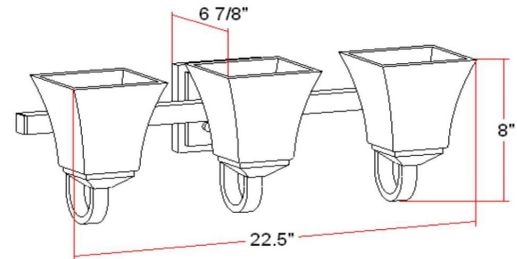

Torino 3-Light Vanity Light  
Satin Nickel

SPECIFICATIONS

MOUNTING:	Wall Mount	LED BRIGHTNESS (LUMENS):	N/A
SLOPED CEILING ADAPTABLE:	N/A	LED COLOR CORRELATED TEMPERATURE (CCT):	N/A
LAMP TYPE 1:	Maximum 60W Medium Base Bulb	LED COLOR RENDERING INDEX (CRI):	N/A
BULB INCLUDED:	N/A	LED EFFICACY:	N/A
WATTS PER BULB:	60W	LED AVERAGE RATED LIFE:	N/A
TOTAL WATTAGE:	180W	ENERGY EFFICIENT:	No
DIMMABLE:	Yes	LIGHTING AMPS:	N/A
MATERIAL CONSTRUCTION:	Steel	VOLTAGE:	120V
ASSEMBLED DIMENSIONS:	8" H x 22.5" L x 6.9" D		
WEIGHT:	N/A		
BACKPLATE DIMENSIONS:	5" H x 5" W		
CANOPY/PLATE DIMENSIONS:	N/A		
GLASS/SHADE DIMENSIONS:	N/A		
GLASS/SHADE MATERIAL:	Glass		
GLASS/SHADE TYPE:	N/A		
GLASS/SHADE COLOR:	N/A		