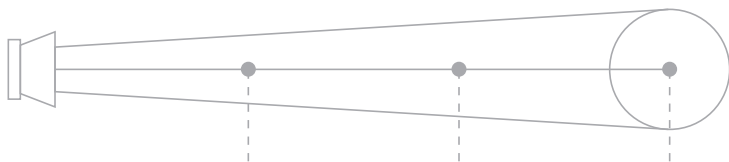

Technical Data	Power Consumption	60W	
	Power Supply	110-240V AC	
	Battery Compatibility	Sony V-Mount 14.8v Battery (Not Included)	
	Charge Time to Full	N/A	
	Runtime @ 100% Brightness	Approx 2.5 hours (14.8V Sony V-Mount Style 150WH)	
	Lumen Output 5600K	6732 Lumens	
	CRI (Ra)	98	
	TLCI	95	
	Color Temperature	5600K	
	Dimming	0-100%	
	Control	Dimming, 2.4G wireless control, Wifi control	
	Dimensions	7.6 x 4.1 x 3.2 in	
	Weight	Light	1.8 lb
		Light + Adapter + Power Box	N/A
	Cooling System	Active Silent Fan	
	DMX Control	N/A	
Mount	5/8 in Receiver with rotating yolk		
Warranty	Limited 1-Year		

Distance	1M	2M	3M
With Standard Reflector	11950 lux 1110 fc	2882 lux 267 fc	1234 lux 114 fc
	2884 lux 267 fc	743 lux 69 fc	353 lux 32 fc
Without Lens	23860 lux 2216 fc	7010 lux 651 fc	3188 lux 296 fc
With Fresnel lens Spot 10°	7566 lux 702 fc	1887 lux 175 fc	2882 lux 267 fc