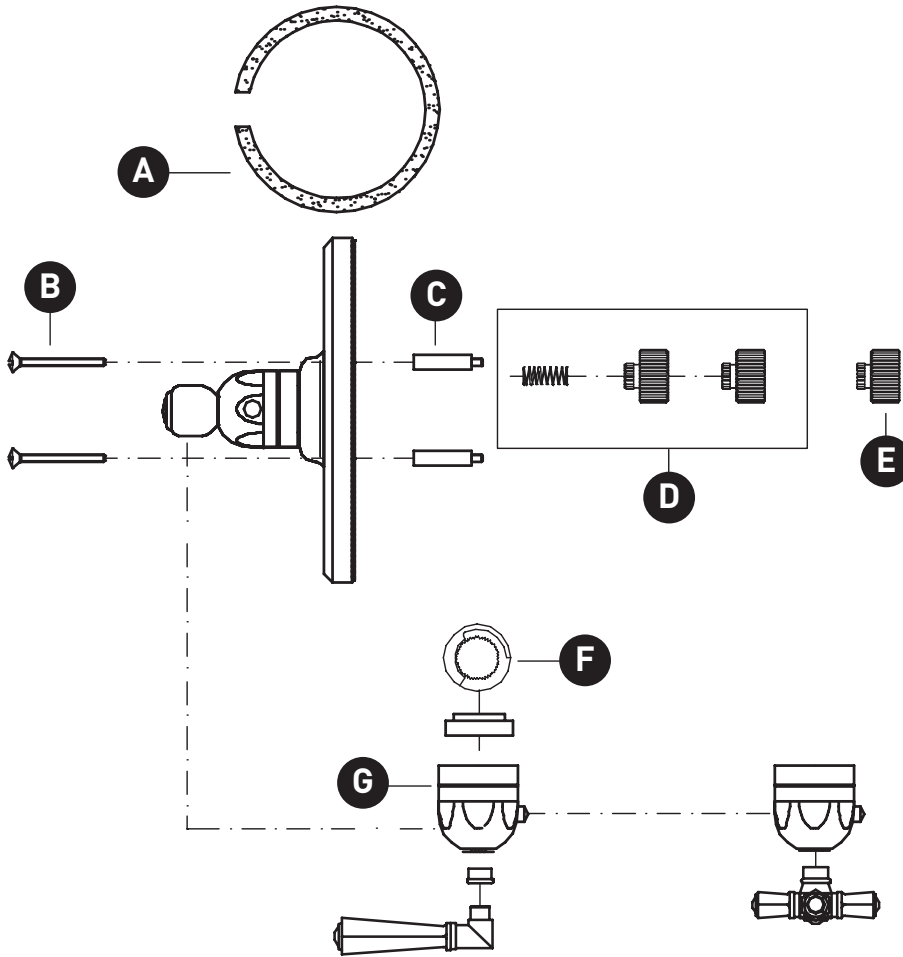

ORDER BY PART NUMBER

ILLUSTRATED PARTS

A4923

San Giovanni™ 3/4" Thermostatic Trim Without Volume Control

ID	Kit Number	Finish
A	C7921	N/A
B	C7539	N/A
C	C7914	N/A
D	C7913SET	N/A
E	C7919/820	N/A
F	C7911	N/A
G	C7902	N/A

ILLUSTRATIONS DES PIÈCES

A4923

Garniture thermostatique San Giovanni™ 3/4"
sans contrôle de volume

ID	Référence du kit	Finition
A	C7921	N/A
B	C7539	N/A
C	C7914	N/A
D	C7913SET	N/A
E	C7919/820	N/A
F	C7911	N/A
G	C7902	N/A