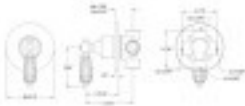

BRONZE 1.2347 BALL

Manufacture: Sphairon

1/100