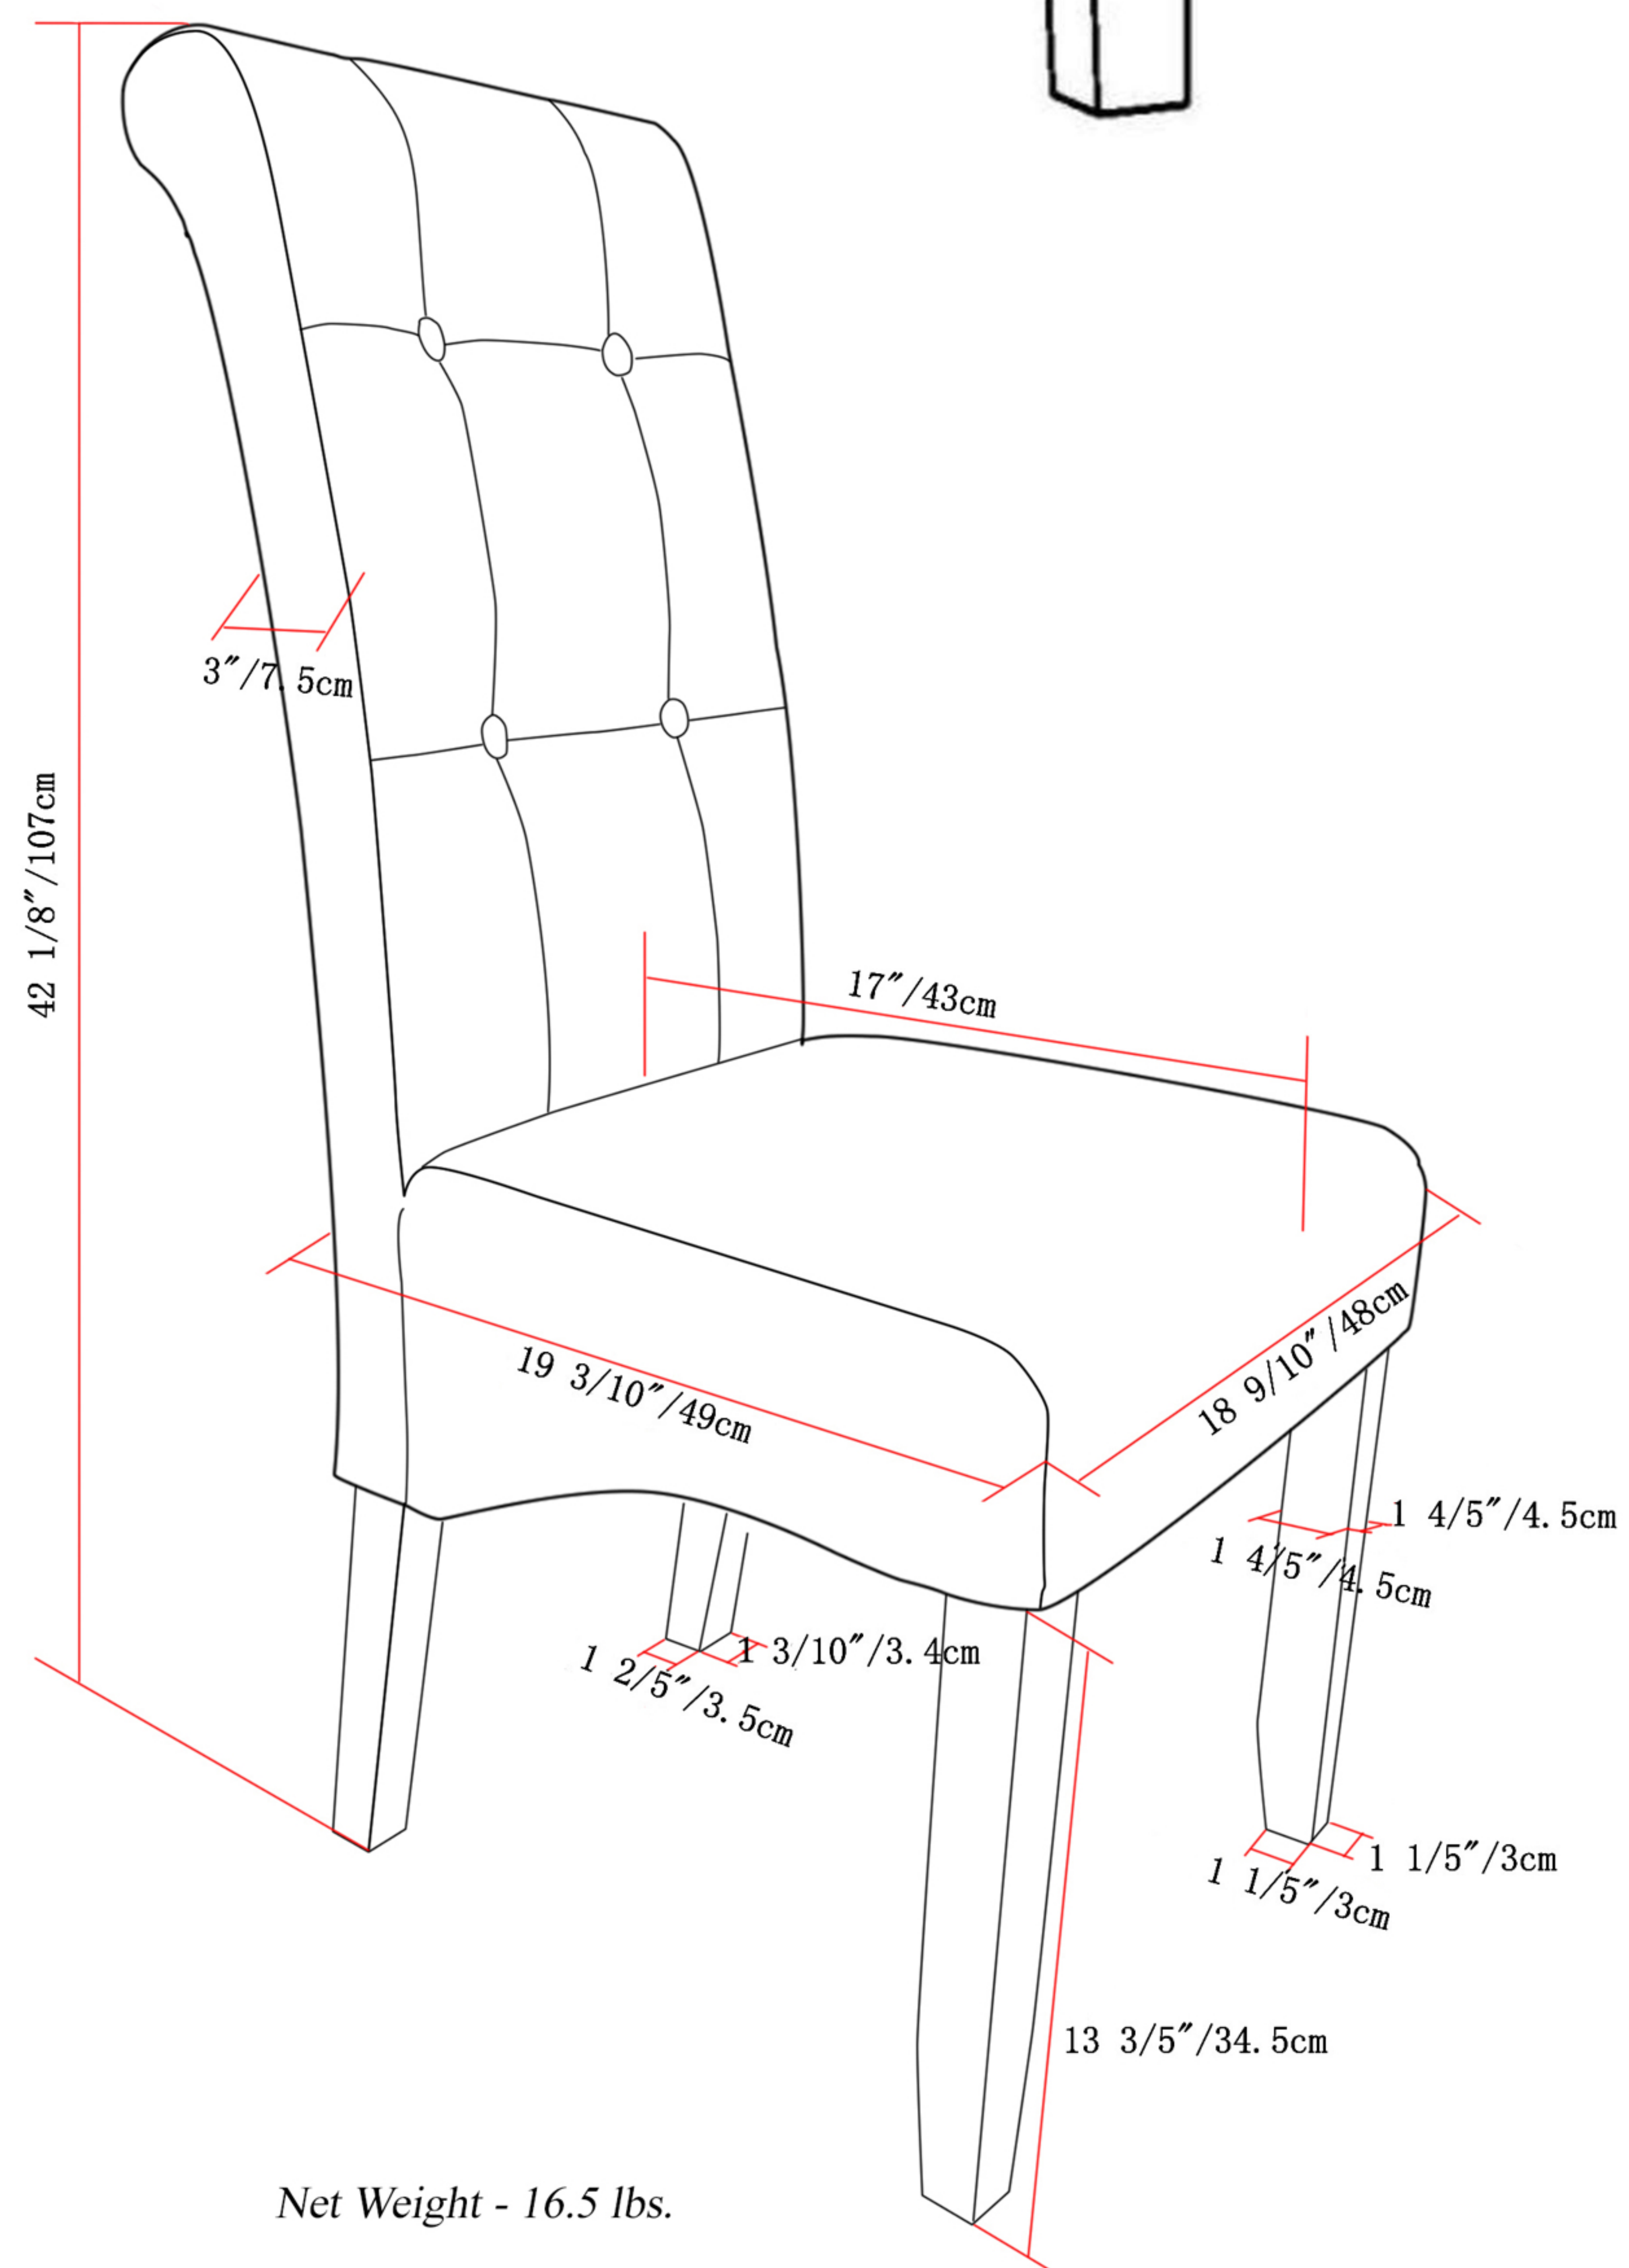

Net Weight : 115 ( lb )

Net Weight - 16.5 lbs.