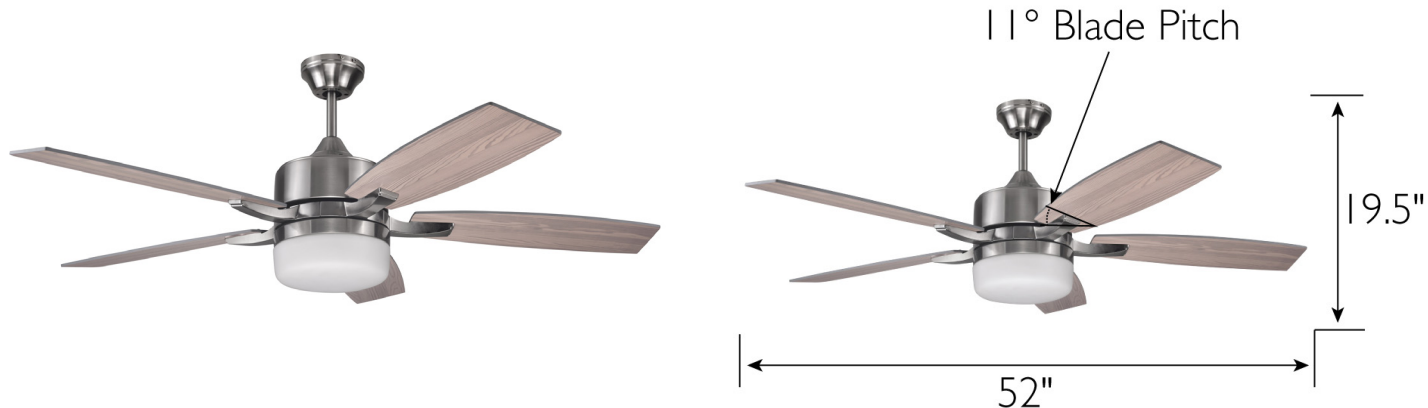

Grayson 52" Ceiling Fan with LED Light Kit Brushed Nickel

SPECIFICATIONS

MOUNTING TYPE:	Downrod	DOWNROD DIAMETER:	0.75"
SLOPED CEILING ADAPTABLE:	Yes	DOWNROD 1 LENGTH:	6"
FINISH:	Brushed Nickel	DOWNROD 2 LENGTH:	N/A
BLADE COLOR:	Modern Gray	LIGHT KIT INCLUDED:	Yes
MATERIAL CONSTRUCTION:	Steel	LAMP TYPE:	2 lamps, 9.5W LED, E26 base bulbs
ASSEMBLED DIMENSIONS:	52" L x 19.5" H x 52" D	LED BRIGHTNESS (LUMENS):	800
ASSEMBLED WEIGHT:	18 lbs.	LED COLOR CORRELATED TEMPERATURE (CCT):	3000K
MAX HEIGHT:	19.5"	LED COLOR RENDERING INDEX (CRI):	80
MIN HEIGHT:	17.5"	GLASS/SHADE MATERIAL:	Glass
DISTANCE FROM CEILING:	Bottom of fan light kit: 19.5"	GLASS/SHADE TYPE & COLOR:	Frosted White
NUMBER OF SPEEDS:	3	CANOPY/PLATE SHAPE:	Round
TYPE OF CONTROLLER:	Remote	CANOPY/PLATE DIMENSIONS:	2.76" H x 9" L x 9" D
AIR FLOW EFFICIENCY:	83	VOLTAGE:	120V
WEIGHTED-AVG. AIR FLOW (CFM):	3219 CFM		
ENERGY USAGE (FAN ONLY):	39 W		
MOTOR SIZE:	153X18, Reversible		
RPMS:	Low: 78, High: 161		
AMPS:	Low: 0.25, High: 0.5		