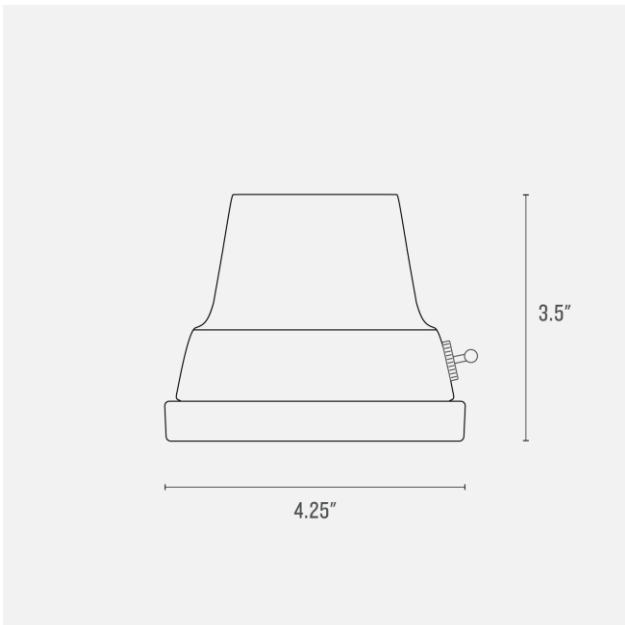

Color Options

White
(WT)

Cord Options

Black Twisted
(BKT)