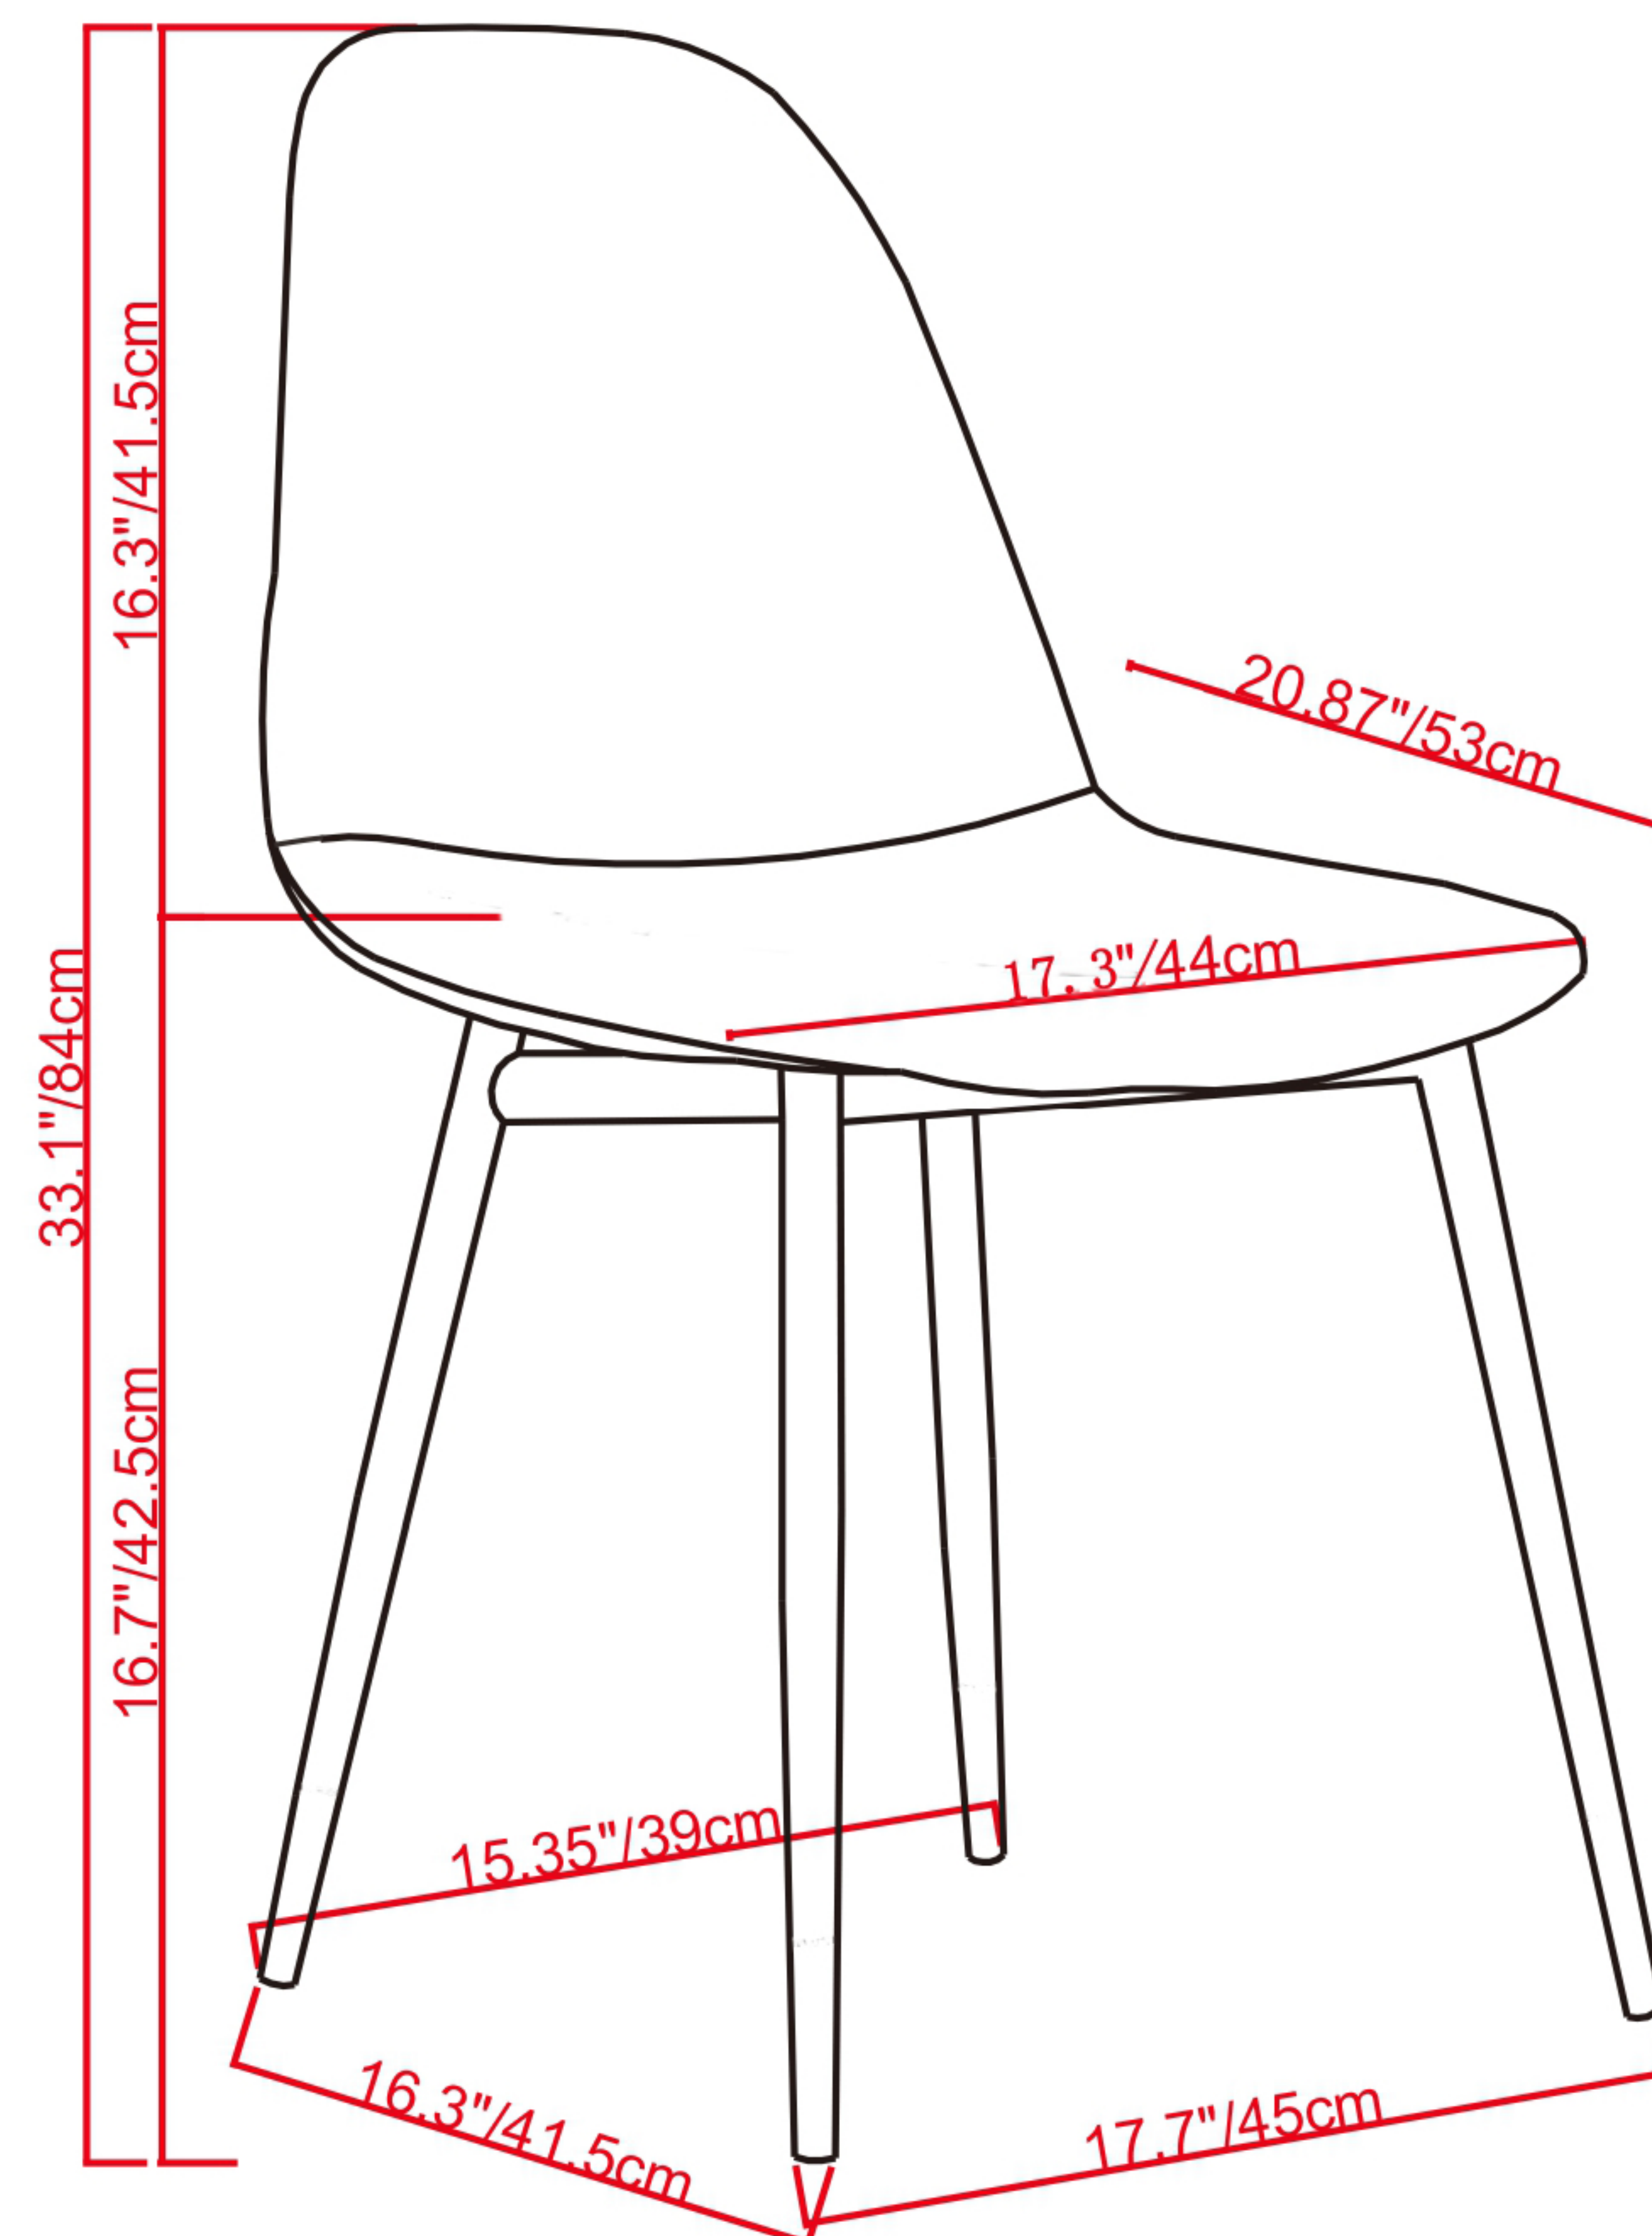

Net Weight- 99.8 ( lbs )

Net Weight: 4.7kgs