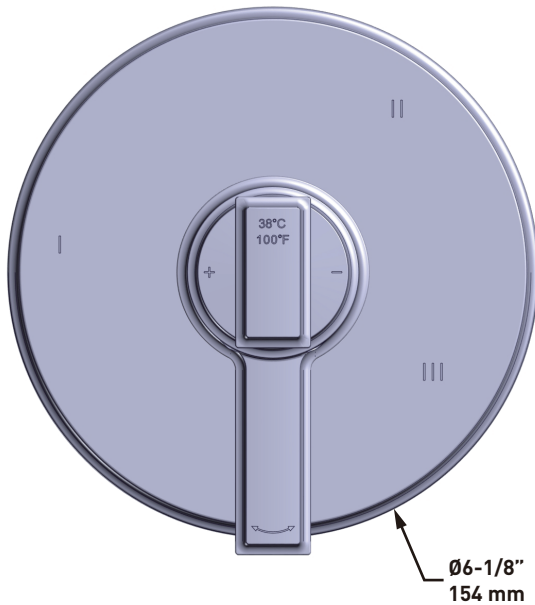

DESCRIPTION

- Combines both thermostatic and pressure balance technologies
- “Set it and forget it” temperature control
- 3 dedicated functions
- Rough-in valve sold separately:
-Order R45 rough-in valve

SPECIFICATIONS

Manifesto™

1/2" Therm & Pressure Balance Trim With 3 Functions

MODELS: TMF47

For warranty or additional information, contact:

U.S.A.
houseofrohl.com/support
1-800-777-9762

QUEBEC / MARITIMES / WESTERN CANADA
QUÉBEC / MARITIMES / OUEST CANADIEN
QUEBEC / MARITIMOS / CANADA OCCIDENTAL
houseofrohl.ca/support
1-866-473-8442