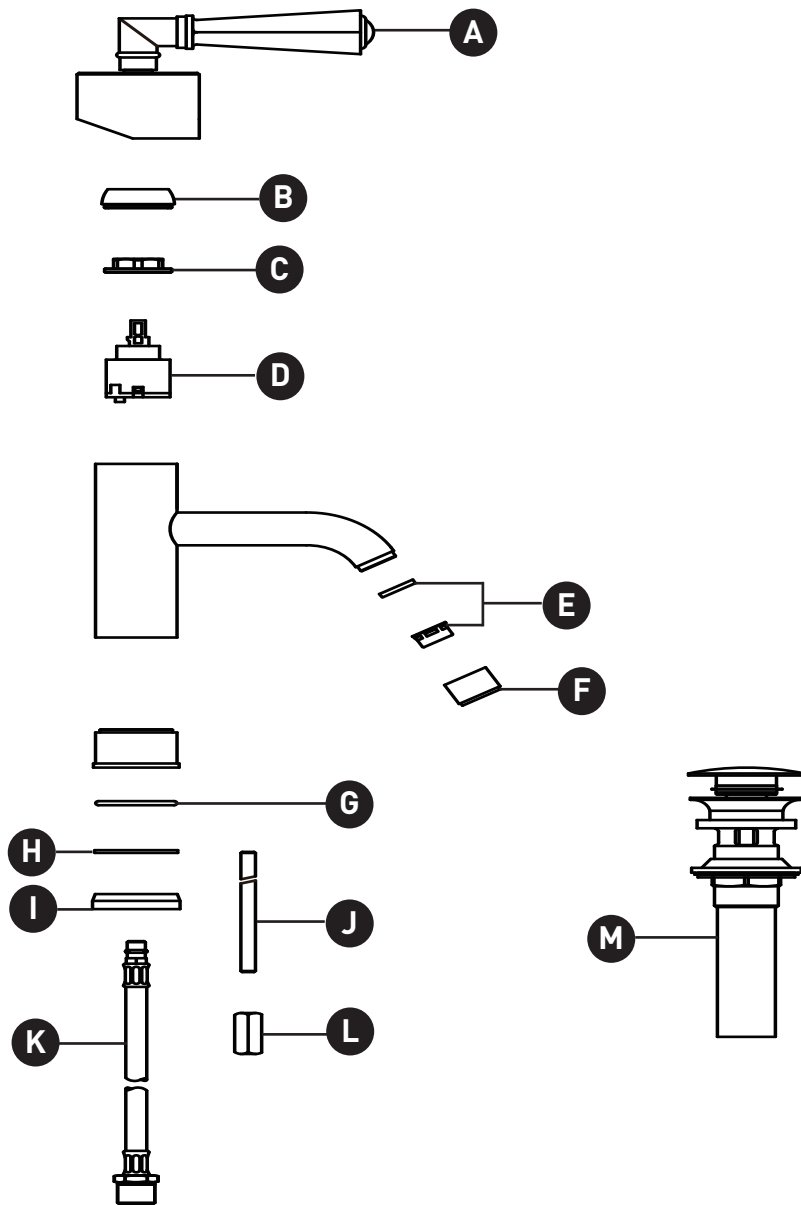

ORDER BY PART NUMBER

ILLUSTRATED PARTS

SG01D1LM

SAN GIOVANNI™

Single Handle Lavatory Faucet

ID	Kit Number	Finish
*A	C7605	See below
*B	C3702/4	See below
C	C3702/3	N/A
D	C3009D35	N/A
E	C7086.12	N/A
*F	C3308/1	See below
G	C7586.78	N/A
H	C7585.10	N/A
I	C7282PF	N/A
J	C7555.130	N/A
K	C7089.12CSP	N/A
L	C7260.7	N/A
*M	C5558USAM	See below