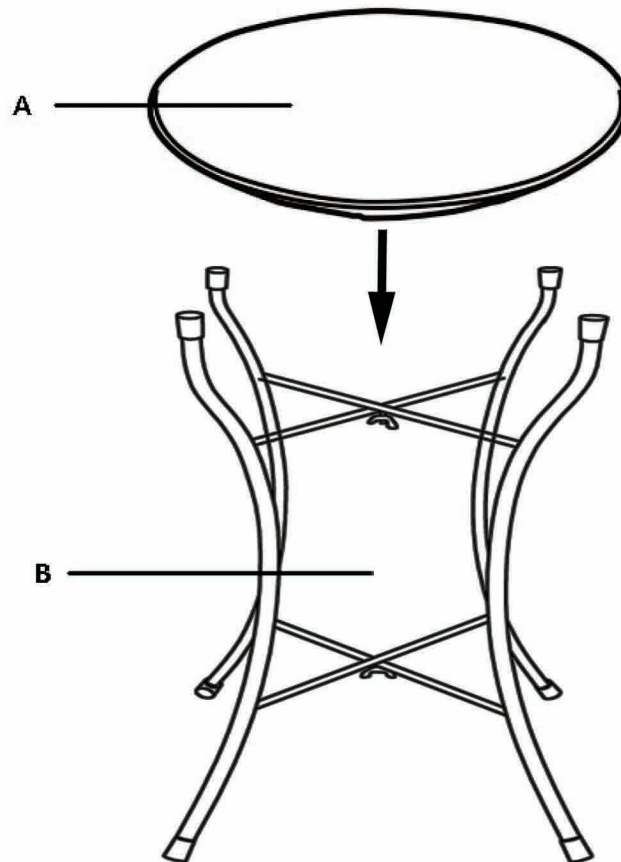

PLANNING ASSEMBLY

Unpack all parts from the packaging and ensure there are no missing or damaged parts. If any parts are missing or damaged, do not attempt to assemble or use the product.

Teamson Design Co. 668 Pine Aire Dr., Bay Shore, NY 11706
Toll Free: 1-800-935-3959 (Mon.-Fri. 9:00AM to 4:30 PM EST)
E:support@teamson.com Fax:1-631-274-3353

Teamson UK Ltd, 35b-35c The High Street, Newport, TF10 7AT
Tel: +44 (0) 1952 916050 E:sales@teamson.co.uk

PACKAGE CONTENTS

Part	Description	Quantity
A	Glass Basin	1
B	Metal Base	1

THANK YOU

We appreciate the trust and confidence you have placed in PEAKTOP through the purchase of this birdbath. We strive to continually create quality products designed to enhance your home. Visit us online to see our full line of products available for your home improvement needs. Thank you for choosing PEAKTOP !