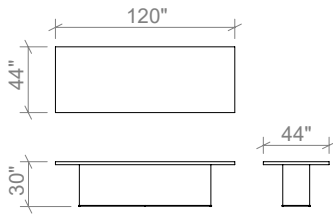

HARDWARE

Non-marring nylon levelling glides
Matte black mild steel fasteners

FINISHES

Available in all ELTE Collection wood and metal finishes

DINING TABLES

84 INCH RECTANGULAR DINING TABLE
ELT23-076

96 INCH RECTANGULAR DINING TABLE
ELT22-002

108 INCH RECTANGULAR DINING TABLE
ELT22-101

120 INCH RECTANGULAR DINING TABLE
ELT23-003

132 INCH RECTANGULAR DINING TABLE
ELT23-102

144 INCH RECTANGULAR DINING TABLE
ELT23-100

48 INCH ROUND DINING TABLE
ELT23-082