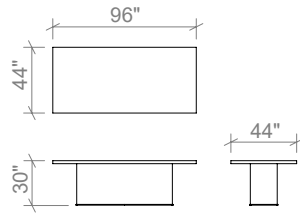

HARDWARE

Non-marring nylon levelling glides
Matte black mild steel fasteners

FINISHES

Available in all ELTE Collection wood and metal finishes

DINING TABLES

84 INCH RECTANGULAR DINING TABLE
ELT23-076

96 INCH RECTANGULAR DINING TABLE
ELT22-002

108 INCH RECTANGULAR DINING TABLE
ELT22-101

120 INCH RECTANGULAR DINING TABLE
ELT23-003

132 INCH RECTANGULAR DINING TABLE
ELT23-102

144 INCH RECTANGULAR DINING TABLE
ELT23-100

48 INCH ROUND DINING TABLE
ELT23-082