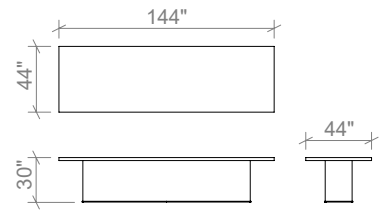

HARDWARE

Non-marring nylon levelling glides
Matte black mild steel fasteners

FINISHES

Available in all ELTE Collection wood and metal finishes

DINING TABLES

84 INCH RECTANGULAR DINING TABLE
ELT23-076

96 INCH RECTANGULAR DINING TABLE
ELT22-002

108 INCH RECTANGULAR DINING TABLE
ELT22-101

120 INCH RECTANGULAR DINING TABLE
ELT23-003

132 INCH RECTANGULAR DINING TABLE
ELT23-102

144 INCH RECTANGULAR DINING TABLE
ELT23-100

48 INCH ROUND DINING TABLE
ELT23-082