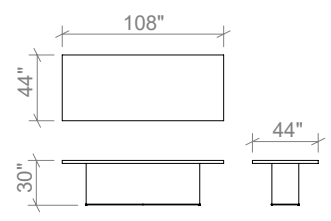

HARDWARE

Non-marring nylon levelling glides
Matte black mild steel fasteners

FINISHES

Available in all ELTE Collection wood and metal finishes

DINING TABLES

84 INCH RECTANGULAR DINING TABLE
ELT23-076

96 INCH RECTANGULAR DINING TABLE
ELT22-002

108 INCH RECTANGULAR DINING TABLE
ELT22-101

120 INCH RECTANGULAR DINING TABLE
ELT23-003

132 INCH RECTANGULAR DINING TABLE
ELT23-102

144 INCH RECTANGULAR DINING TABLE
ELT23-100

48 INCH ROUND DINING TABLE
ELT23-082