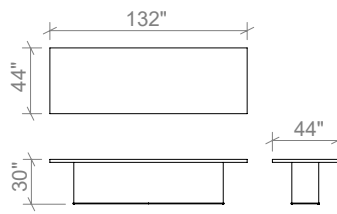

HARDWARE

Non-marring nylon levelling glides
Matte black mild steel fasteners

FINISHES

Available in all ELTE Collection wood and metal finishes

DINING TABLES

84 INCH RECTANGULAR DINING TABLE
ELT23-076

96 INCH RECTANGULAR DINING TABLE
ELT22-002

108 INCH RECTANGULAR DINING TABLE
ELT22-101

120 INCH RECTANGULAR DINING TABLE
ELT23-003

132 INCH RECTANGULAR DINING TABLE
ELT23-102

144 INCH RECTANGULAR DINING TABLE
ELT23-100

48 INCH ROUND DINING TABLE
ELT23-082