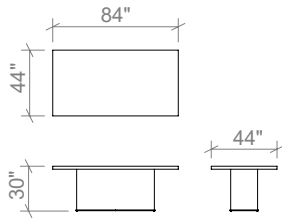

HARDWARE

Non-marring nylon levelling glides
Matte black mild steel fasteners

FINISHES

Available in all ELTE Collection wood and metal finishes

DINING TABLES

84 INCH RECTANGULAR DINING TABLE
ELT23-076

96 INCH RECTANGULAR DINING TABLE
ELT22-002

108 INCH RECTANGULAR DINING TABLE
ELT22-101

120 INCH RECTANGULAR DINING TABLE
ELT23-003

132 INCH RECTANGULAR DINING TABLE
ELT23-102

144 INCH RECTANGULAR DINING TABLE
ELT23-100

48 INCH ROUND DINING TABLE
ELT23-082