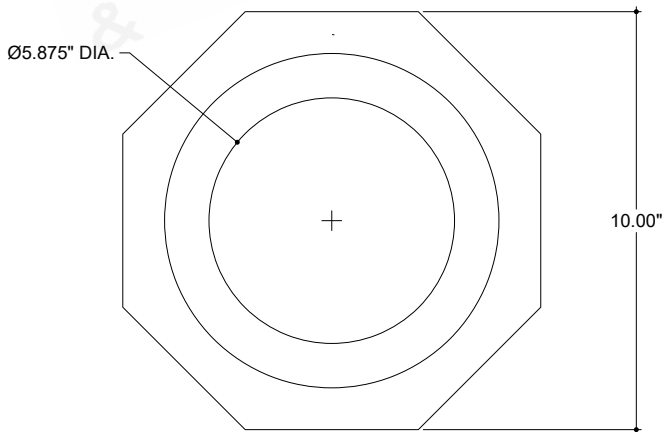

ITEM: 5000-0269

Overall Dimensions

Height: 10"
Width: 10"
Depth: 7.5"

TOP VIEW

FRONT VIEW

SIDE VIEW