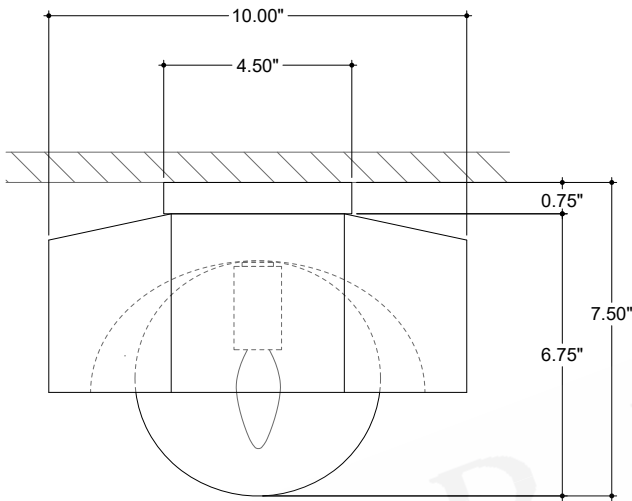

ITEM: 5000-0269

Overall Dimensions

Height: 10"
Width: 10"
Depth: 7.5"

TOP VIEW

FRONT VIEW

SIDE VIEW