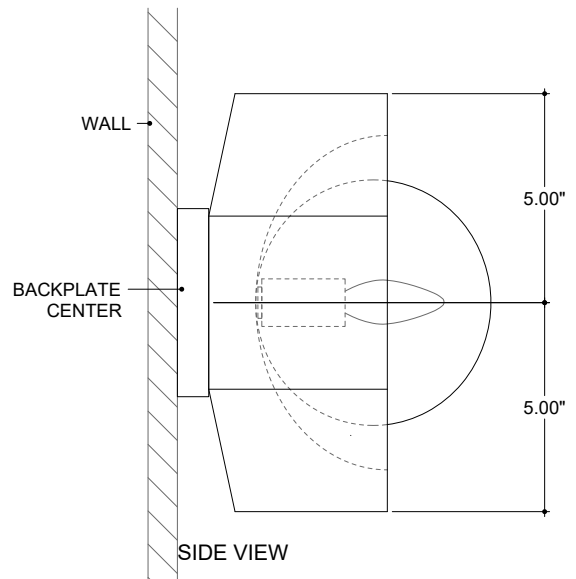

ITEM: 5000-0269

Overall Dimensions

Height: 10"
Width: 10"
Depth: 7.5"

TOP VIEW

FRONT VIEW

SIDE VIEW