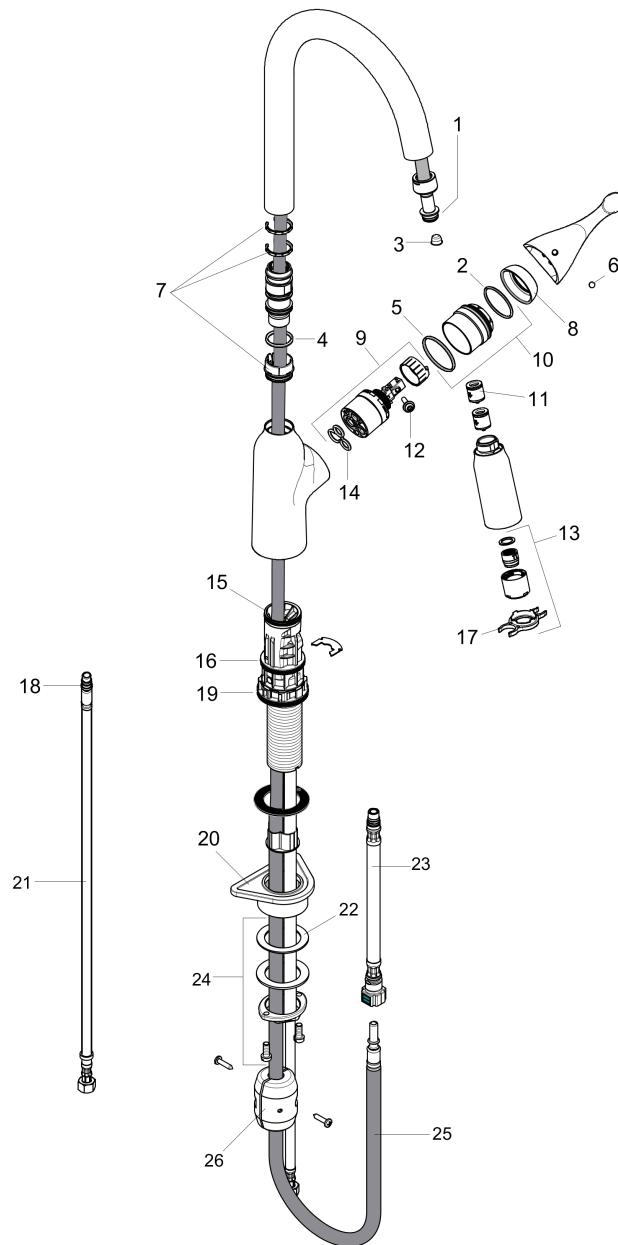

Allegro N
HighArc Kitchen Faucet, 2-Spray Pull-Down, 1.75 GPM
 Finishes : **steel optic** Part no. : **71843801**

Description

Features

- Swivel range 360°
- Laminar and needle spray
- Toggle spray diverter
- MagFit magnetic sprayhead docking
- Single-hole installation
- Flow: 1.75 GPM (6.6 L/Min)
- Ceramic cartridge
- 3/8" hoses
- Integrated double backflow prevention

Item details

List Price \$ 600.00

Technology

Compliance

Product image

Scale drawing

Allegro N
HighArc Kitchen Faucet, 2-Spray Pull-Down, 1.75 GPM
 Finishes : **steel optic** Part no. : **71843801**

Exploded drawing

Year of production: >04/19

Allegro N
HighArc Kitchen Faucet, 2-Spray Pull-Down, 1.75 GPM
 Finishes : **steel optic** Part no. : **71843801**

Spare parts list

Year of production: >04/19

Pos.	Description	Part no.	Price	PU
1	O-ring 11x2	98127000	-	1
2	O-Ring 32x2	98193000	-	1
3	filter	97735000	-	1
4	O-ring 21x2,5	98211000	-	1
5	O-ring 36x2	98156000	-	1
6	screw cover	96338000	-	1
7	set of lever collars	98365000	-	1
8	flange	97406800	-	1
9	cartridge, assy	92730000	-	1
10	nut	93346000	-	1
11	non return valve	93218000	-	1
12	locking screw for handle	95140000	-	1
13	spray former	93342000	-	1
14	seal	95008000	-	1
15	O-ring 30x1,5	98433000	-	1
16	O-ring 38x2	98396000	-	1
17	service tool	95910000	-	1
18	O-ring 6,6x1,6	93019000	-	1
19	O-ring 44x2,5	98162000	-	1
20	support	97523000	-	1
21	connection hose 35½" M8x0,75 3/8"	96316001	-	1
22	lever collar	97548000	-	1
23	connection hose 600 mm M10x1	95561000	-	1
24	fixing set (Ø 34)	93253000	-	1
25	hose 1,50 m	95507000	-	1
26	weight	92500000	-	1
a	handspray	93343801	-	1
b	handle	93496800	-	1