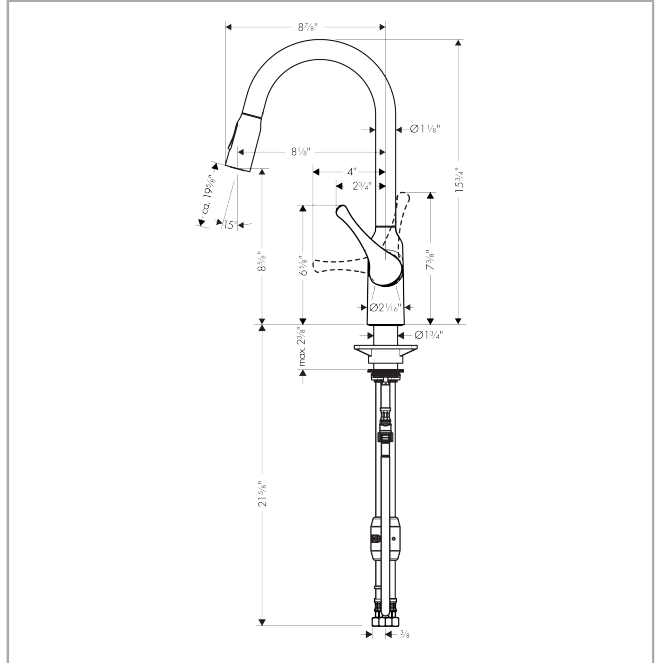

Allegro N
HighArc Kitchen Faucet, 2-Spray Pull-Down, 1.75 GPM
 Finishes : **steel optic** Part no. : **71843801**

Description

Features

- Swivel range 360°
- Laminar and needle spray
- Toggle spray diverter
- MagFit magnetic sprayhead docking
- Single-hole installation
- Flow: 1.75 GPM (6.6 L/Min)
- Ceramic cartridge
- 3/8" hoses
- Integrated double backflow prevention

Item details

List Price \$ 600.00

Technology

Compliance

Product image

Scale drawing

Allegro N
HighArc Kitchen Faucet, 2-Spray Pull-Down, 1.75 GPM
 Finishes : **steel optic** Part no. : **71843801**

Exploded drawing

Year of production: >04/19

Allegro N
HighArc Kitchen Faucet, 2-Spray Pull-Down, 1.75 GPM
 Finishes : **steel optic** Part no. : **71843801**

Spare parts list

Year of production: >04/19

Pos.	Description	Part no.	Price	PU
1	O-ring 11x2	98127000	-	1
2	O-Ring 32x2	98193000	-	1
3	filter	97735000	-	1
4	O-ring 21x2,5	98211000	-	1
5	O-ring 36x2	98156000	-	1
6	screw cover	96338000	-	1
7	set of lever collars	98365000	-	1
8	flange	97406800	-	1
9	cartridge, assy	92730000	-	1
10	nut	93346000	-	1
11	non return valve	93218000	-	1
12	locking screw for handle	95140000	-	1
13	spray former	93342000	-	1
14	seal	95008000	-	1
15	O-ring 30x1,5	98433000	-	1
16	O-ring 38x2	98396000	-	1
17	service tool	95910000	-	1
18	O-ring 6,6x1,6	93019000	-	1
19	O-ring 44x2,5	98162000	-	1
20	support	97523000	-	1
21	connection hose 35½" M8x0,75 3/8"	96316001	-	1
22	lever collar	97548000	-	1
23	connection hose 600 mm M10x1	95561000	-	1
24	fixing set (Ø 34)	93253000	-	1
25	hose 1,50 m	95507000	-	1
26	weight	92500000	-	1
a	handspray	93343801	-	1
b	handle	93496800	-	1