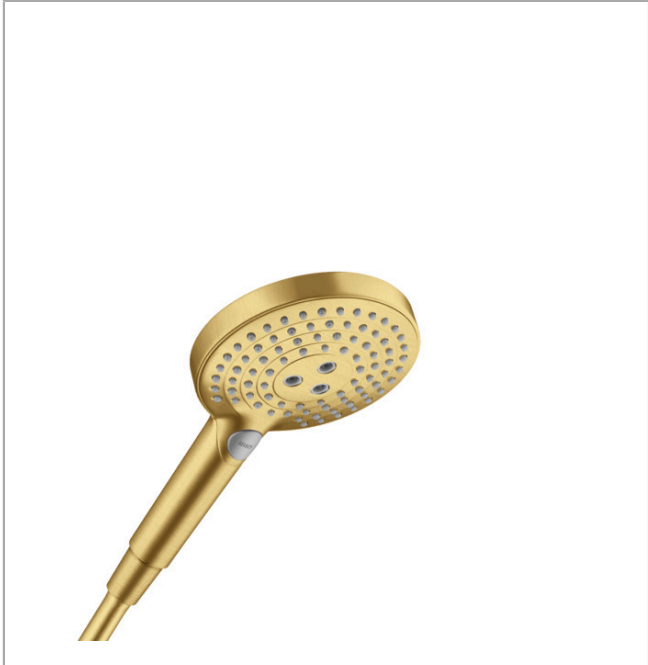

Raindance Select S
Handshower 120 3-Jet PowderRain, 2.5 GPM
 Finishes : **brushed gold optic** Part no. : **26037251**

Description

Features

- Spray modes: PowderRain, Rain, Whirl
- Select button for comfortable alternation of spray modes
- Flow: 2.5 GPM (9.5 L/Min)

Item details

List Price \$ 207.00

Technology

Compliance

Product image

Scale drawing