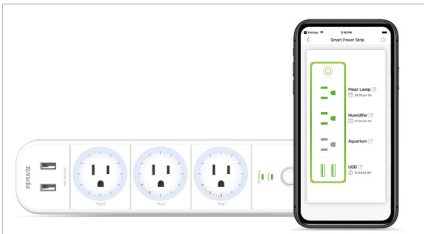

Each Slot Can Be Set Individually

The timer function allows you to set up the working plan of each socket by APP. Also, You can set the multi sockets in one schedule. Furthermore, you can control the power-on time of sockets via count down function, such as setting up a 2-hour charging plan for your mobile phone.