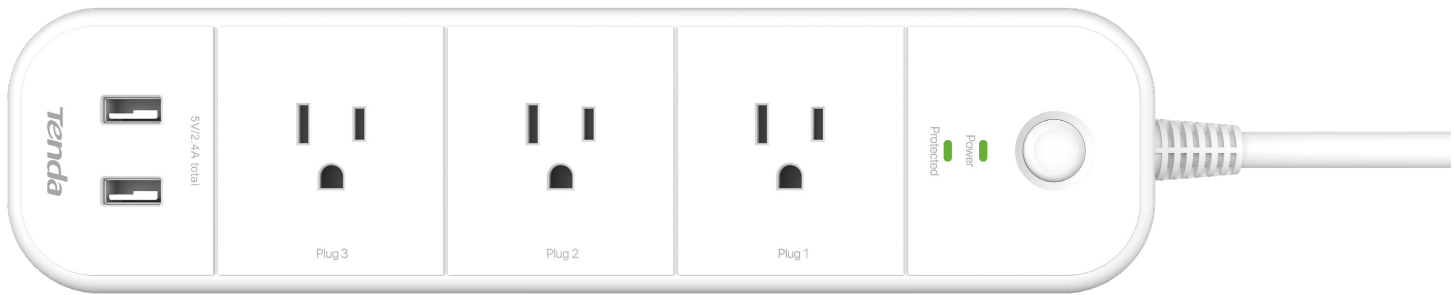

Tenda

Beli
beautiful life

SP15

SP15 Smart Wi-Fi Power Strip Specifications

SP15

SP15 Smart Wi-Fi Power Strip Specifications

Products Description

SP15 is a smart Wi-Fi power strip with 3 independent control sockets and 2 USB ports. It works with Google Assistant and Alexa. You can control the appliance status or set schedules through the Beli APP wherever you are. SP15 is your reliable appliance protector to resist thunderstorms and abnormal circuit conditions. SP15 rebuilds your home appliance management style, turns your traditional household appliances into smart appliances.

Main Features

Turn Traditional Household Appliances into Smart

SP15 provides 3 sockets and 2 USB ports. Enable traditional electrical appliances to be controlled by Beli App and your voice, such as humidifiers, fishbowl, desk lamp, etc. So that you can enjoy smart home life without upgrading these traditional home appliances.

Surge Protection

SP15 is your reliable appliance protector to resist thunderstorms and abnormal circuit conditions. It can be shunted within microseconds by the surge protector, when the electrical circuit suddenly produces spike current or voltage, thereby avoiding the damage of surge to other devices.