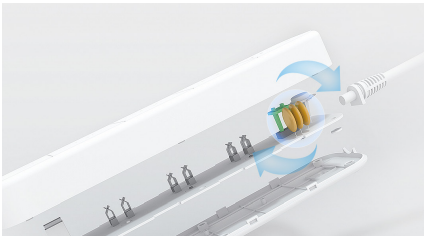

Tenda

Beli
beautiful life

SP15

SP15 Smart Wi-Fi Power Strip Specifications

SP15

SP15 Smart Wi-Fi Power Strip Specifications

Products Description

SP15 is a smart Wi-Fi power strip with 3 independent control sockets and 2 USB ports. It works with Google Assistant and Alexa. You can control the appliance status or set schedules through the Beli APP wherever you are. SP15 is your reliable appliance protector to resist thunderstorms and abnormal circuit conditions. SP15 rebuilds your home appliance management style, turns your traditional household appliances into smart appliances.

Main Features

Turn Traditional Household Appliances into Smart

SP15 provides 3 sockets and 2 USB ports. Enable traditional electrical appliances to be controlled by Beli App and your voice, such as humidifiers, fishbowl, desk lamp, etc. So that you can enjoy smart home life without upgrading these traditional home appliances.

Surge Protection

SP15 is your reliable appliance protector to resist thunderstorms and abnormal circuit conditions. It can be shunted within microseconds by the surge protector, when the electrical circuit suddenly produces spike current or voltage, thereby avoiding the damage of surge to other devices.