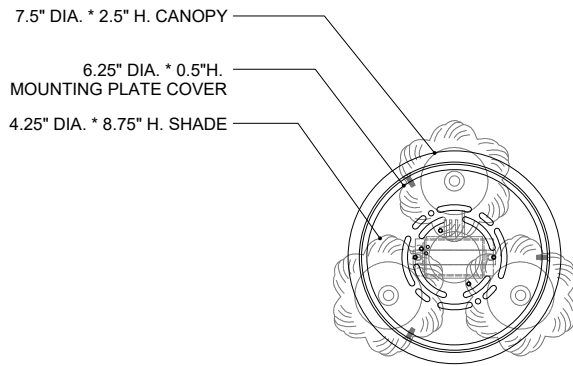

ITEM: 9000-1271B

Overall Dimensions

Height: 8.75"

Diameter: 7.5"

TOP VIEW

CANOPY DETAIL

FRONT VIEW

8.75" is the minimum adjustable height using the shades due to the shade size and their respective size of the canopy.

Note:
Cord lengths are not shown to scale