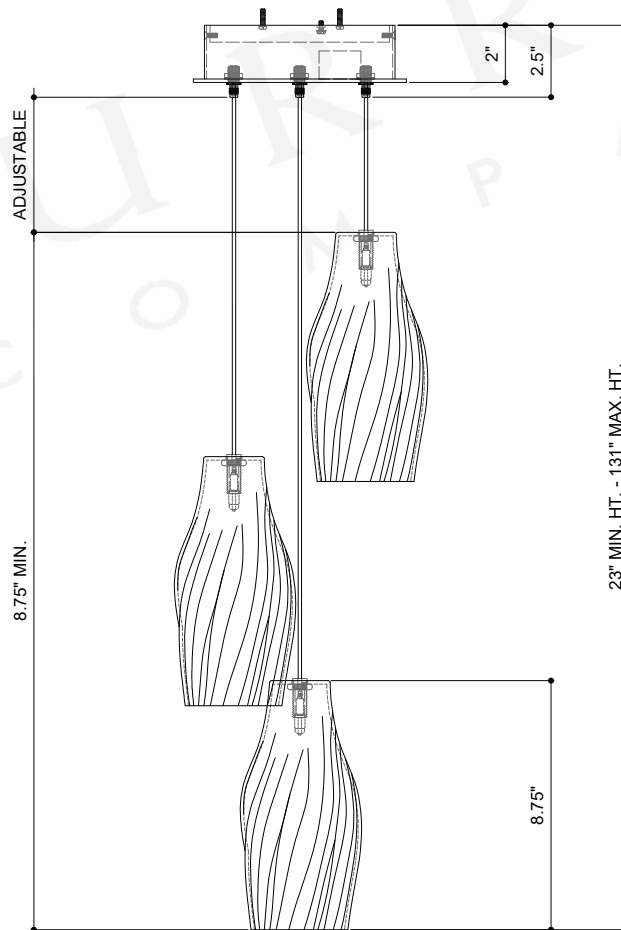

ITEM: 9000-1271B

Overall Dimensions

Height: 8.75"

Diameter: 7.5"

TOP VIEW

CANOPY DETAIL

FRONT VIEW

8.75" is the minimum adjustable height using the shades due to the shade size and their respective size of the canopy.

Note:
Cord lengths are not shown to scale