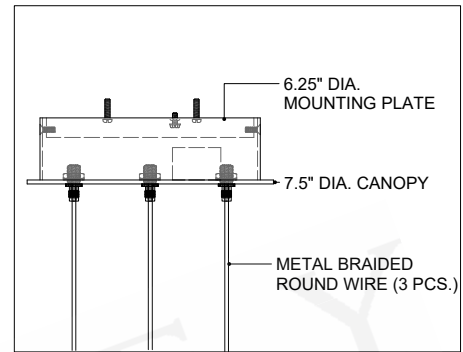

ITEM: 9000-1271B

Overall Dimensions

Height: 8.75"

Diameter: 7.5"

TOP VIEW

CANOPY DETAIL

FRONT VIEW

8.75" is the minimum adjustable height using the shades due to the shade size and their respective size of the canopy.

Note:
Cord lengths are not shown to scale