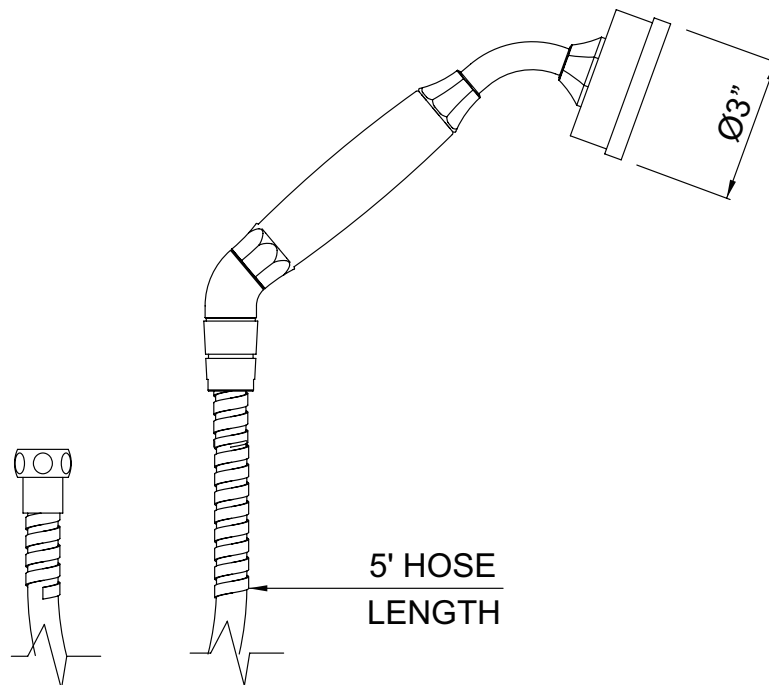

For warranty or additional information, contact:

U.S.A.
houseofrohl.com/support
1-800-777-9762

QUEBEC / MARITIMES / WESTERN CANADA
houseofrohl.ca/support
1-866-473-8442

ONTARIO
houseofrohl.ca/support
1-800-287-5354