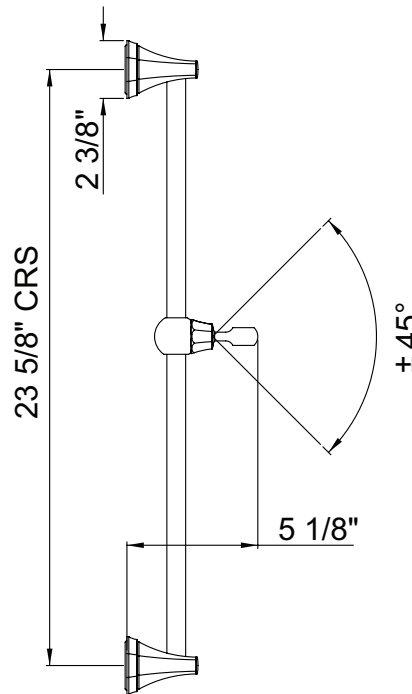

## DESCRIPTION

- Highest quality brass construction
- Adjustable sliding rail with lever handle
- Handshower holder adjustable  $\pm 45^\circ$
- 23 5/8" centers
- Use with Perrin & Rowe® hoses only

## Perrin & Rowe® Deco 24" Sliding Rail

Rohl Perrin & Rowe® Bath

**MODELS:** U.5140

**For warranty or additional information, contact:**

U.S.A.  
[houseofrohl.com/support](http://houseofrohl.com/support)  
1-800-777-9762