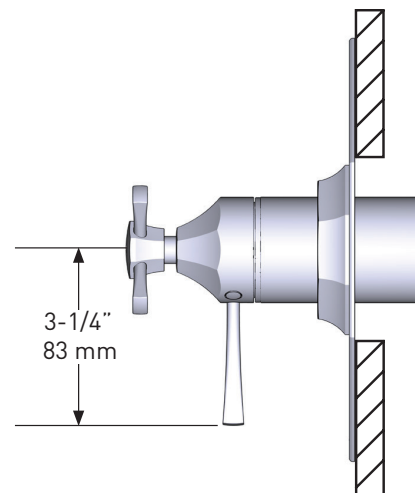

For warranty or additional information, contact:

US Customers

U.S.A.
houseofrohl.com/support
1-800-777-9762

QUEBEC / MARITIMES / WESTERN CANADA
QUÉBEC / MARITIMES / OUEST CANADIEN
QUEBEC / MARITIMOS / CANADA OCCIDENTAL
houseofrohl.ca/support
1-866-473-8442

Canadian Customers

ONTARIO
houseofrohl.ca/support
1-800-287-5354