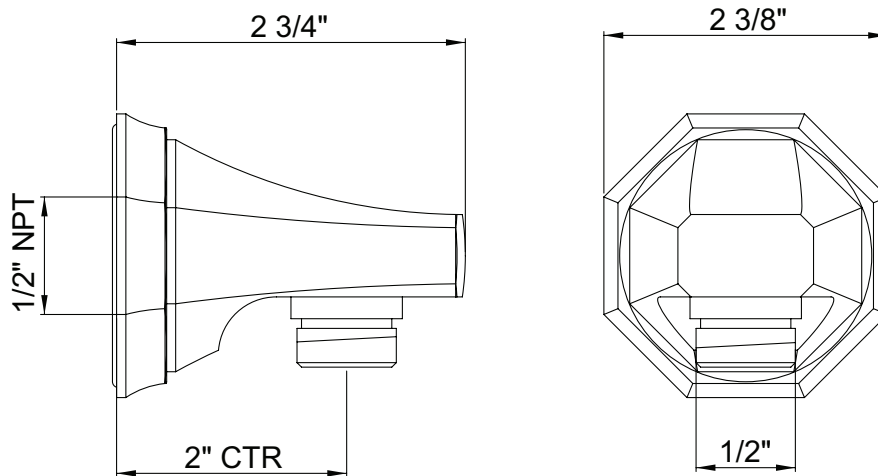

For warranty or additional information, contact:

U.S.A.
houseofrohl.com/support
1-800-777-9762

QUEBEC / MARITIMES / WESTERN CANADA
houseofrohl.ca/support
1-866-473-8442

ONTARIO
houseofrohl.ca/support
1-800-287-5354