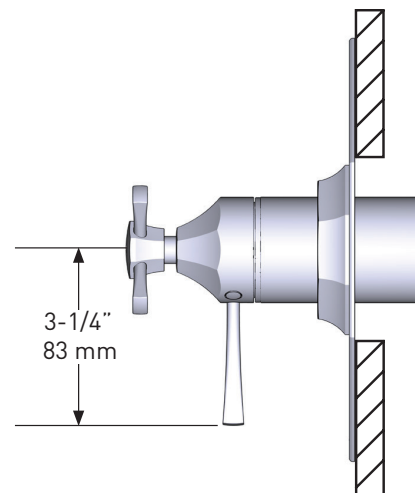

For warranty or additional information, contact:

U.S.A.
houseofrohl.com/support
1-800-777-9762

QUEBEC / MARITIMES / WESTERN CANADA
houseofrohl.ca/support
1-866-473-8442

ONTARIO
houseofrohl.ca/support
1-800-287-5354