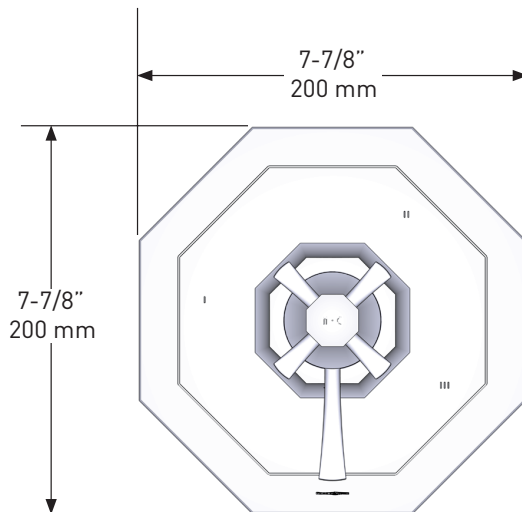

For warranty or additional information, contact:

US Customers

U.S.A.
houseofrohl.com/support
1-800-777-9762

QUEBEC / MARITIMES / WESTERN CANADA
QUÉBEC / MARITIMES / OUEST CANADIEN
QUEBEC / MARITIMOS / CANADA OCCIDENTAL
houseofrohl.ca/support
1-866-473-8442

Canadian Customers

ONTARIO
houseofrohl.ca/support
1-800-287-5354