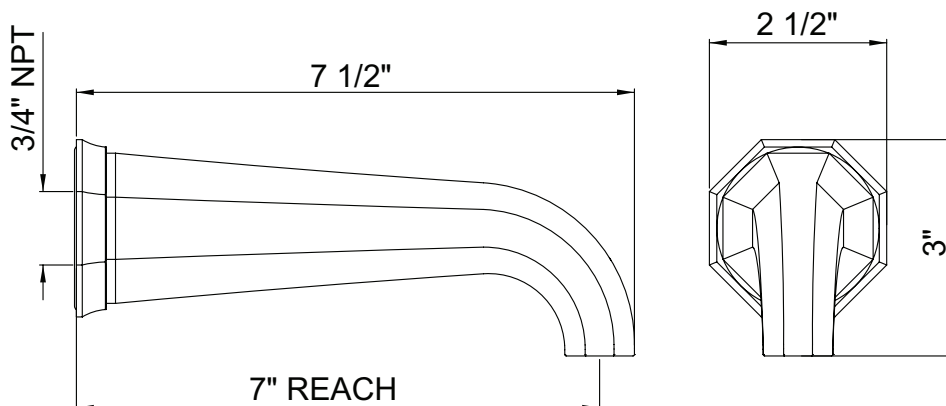

For warranty or additional information, contact:

U.S.A.
houseofrohl.com/support
1-800-777-9762

QUEBEC / MARITIMES / WESTERN CANADA
houseofrohl.ca/support
1-866-473-8442

ONTARIO
houseofrohl.ca/support
1-800-287-5354