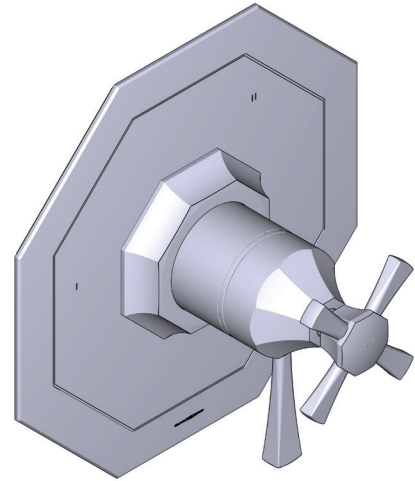

SPECIFICATIONS

DESCRIPTION

- Combines both thermostatic and pressure balance technologies
- “Set it and forget it” temperature control
- Temperature and volume control with diverter
- 3 dedicated functions and 2 shared functions
- Rough-in valve sold separately:
  - Order R45 therm & pressure balance rough-in valve
  - 1-1/4” R45 extension kit available, order EXT45KIT114
  - 3/4” R45 extension kit available, order EXT45KIT34

CARTRIDGE

- 0-955 (Included)

STANDARDS

- ASME A112.18.1

WARRANTY

- Most products or parts carry “Limited Warranties” against manufacturing defects. For US customers please visit houseofrohl.com/support and for Canadian customers please visit houseofrohl.ca/support for complete product and finish warranty.

Deco™ 1/2” Therm & Pressure Balance Trim with 5 Functions (Shared)

MODELS: U.TDC45W1

UPC®