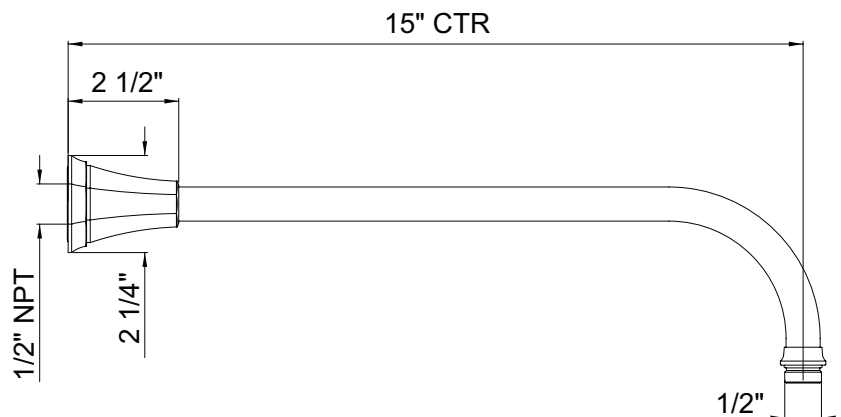

SPECIFICATIONS

DESCRIPTION

- 15" reach
- Highest quality brass construction
- 1/2" NPT female inlet connection
- 1/2" NPSM male outlet connection

WARRANTY

- Most products or parts carry "Limited Warranties" against manufacturing defects. For US customers please visit houseofrohl.com/support and for Canadian customers please visit houseofrohl.ca/support for complete product and finish warranty.

Perrin & Rowe® Deco 15" Overhead Wall Mount Shower Arm

Rohl Perrin & Rowe® Bath

MODELS: U.5184

For warranty or additional information, contact:

U.S.A.
houseofrohl.com/support
1-800-777-9762

QUEBEC / MARITIMES / WESTERN CANADA
houseofrohl.ca/support
1-866-473-8442

ONTARIO
houseofrohl.ca/support
1-800-287-5354