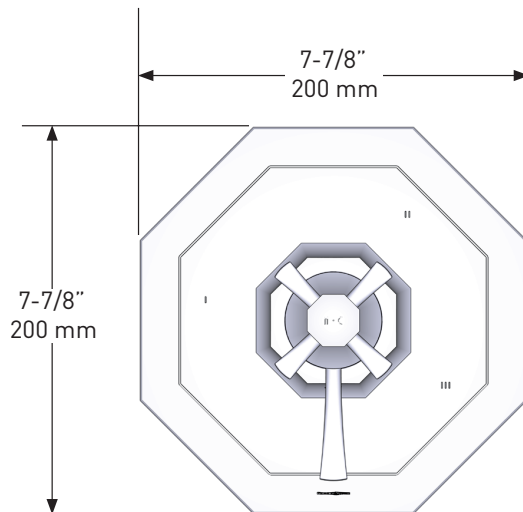

For warranty or additional information, contact:

U.S.A.
houseofrohl.com/support
1-800-777-9762

QUEBEC / MARITIMES / WESTERN CANADA
houseofrohl.ca/support
1-866-473-8442

ONTARIO
houseofrohl.ca/support
1-800-287-5354