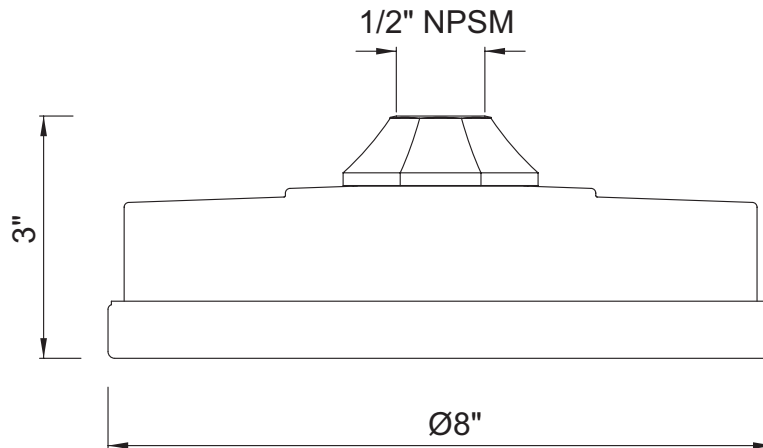

For warranty or additional information, contact:

U.S.A.
houseofrohl.com/support
1-800-777-9762

QUEBEC / MARITIMES / WESTERN CANADA
houseofrohl.ca/support
1-866-473-8442

ONTARIO
houseofrohl.ca/support
1-800-287-5354

Riobel

PERRIN & ROWE®
L O N D O N

victoria ⊕ albert®

ROHL