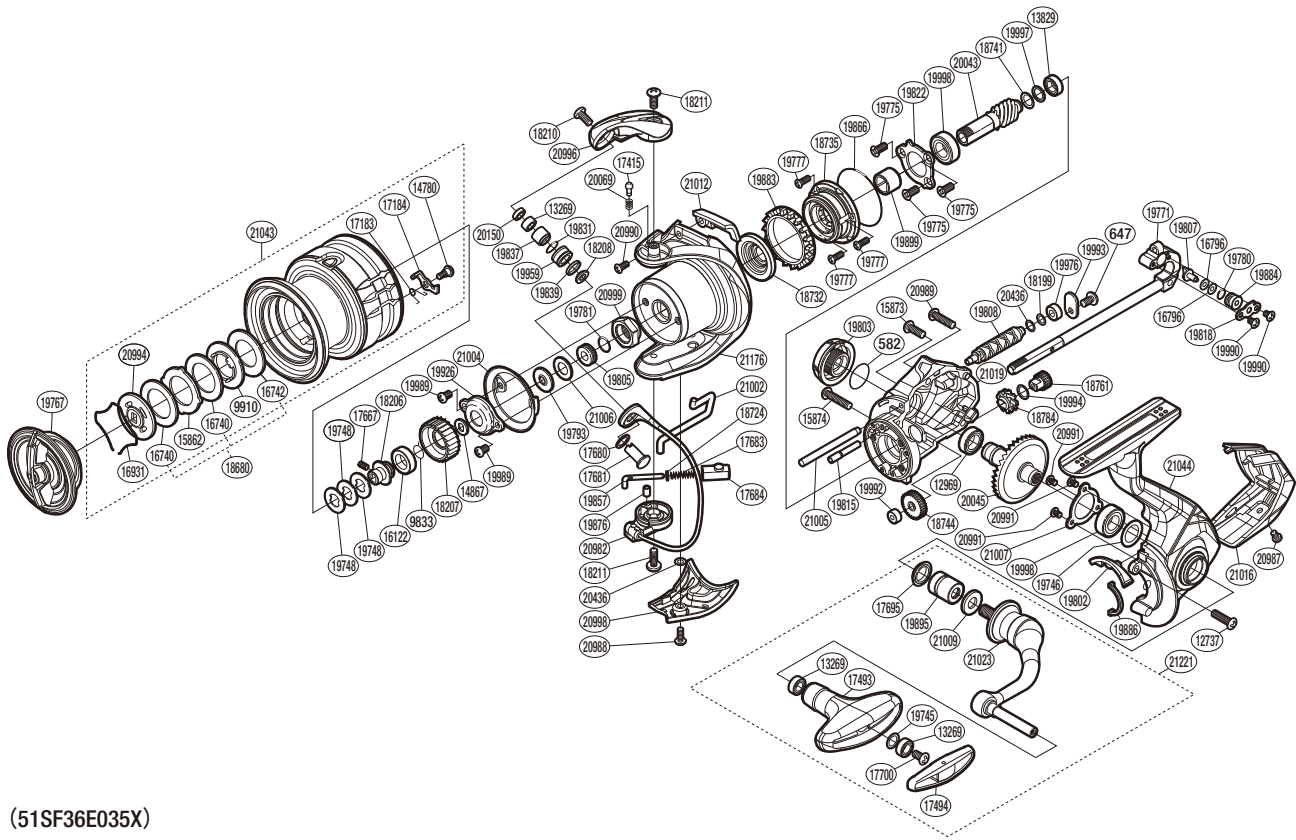

# SHIMANO

VANFORD SA-RB

VFC3000XGF

(51SF36E035X)

Please note that the number of adjusting washers may not be the same as shown in the exploded views.  
(Adjustment will vary with each individual product.)