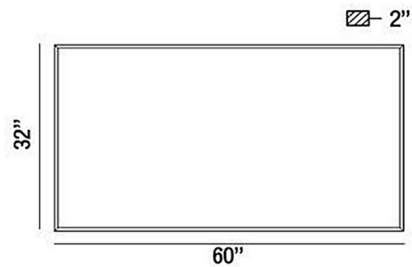

### Specifications

COLOR . . . . . White  
BODY FINISH . . . . . Anodized Silver  
WATTAGE . . . . . 41W  
DIMMER . . . . . Included  
DIMENSIONS . . . . . 60"W x 32"H x 2"D  
INTEGRATED LED MODULE . . . . . 1 x LED/41W/120V LED  
COUNTRY OF ORIGIN . . . . . China