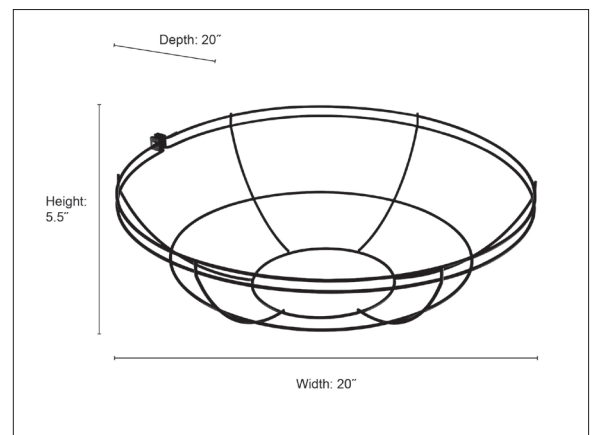

FINISHES

SB - Satin Black

DIMENSIONS

Width 20"
Height 5.5"
Depth 20"
Weight 1.36 lbs

MATERIAL

Aluminum

Wire Guard

Satin Black

ITEM NUMBER

SKUs RWG20-SB

RWG20-SB

Note: All finishes on outdoor lighting must be properly maintained and treated. Therefore, we suggest cleaning with a regular application of finish preserving & renewing products such as Rejuvenate.

Millennium Lighting
105 Declaration Drive
McDonough, GA 30253
www.millenniumlighting.com