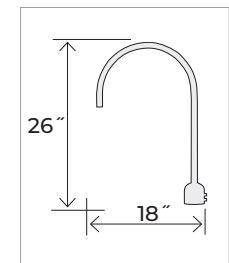

## WIRE GUARDS

**RWG10**  
W: 10" X H: 2.5"

**RWG12**  
W: 12" X H: 3"

**RWG14**  
W: 14" X H: 3.5"

**RWG17**  
W: 17" X H: 4.5"

## 1 LIGHT POST ADAPTER

**RPAS**  
W: 18" x H: 26"

Post adapters are designed to fit standard 3" posts and pier mount bases.

Post and/or pier mount bases are not available from Millennium Lighting.

**RPAS**