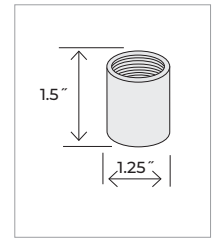

### DIMENSIONS

Width 20"  
Height 5.5"  
Depth 20"  
Weight 1.36 lbs

## STEM CONNECTORS

**RC**  
W: 1.25" x H: 1.5"

Use of RC connectors or RSW Swivels in outdoor applications may require pipe sealant or plumber's putty. Please refer to local codes.

**RC**