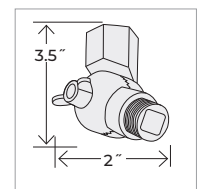

## CANOPY KITS

**RSCK**  
(25° ANGLE)  
W: 5.75" X H: 2"

**RSCKSS**  
(45° ANGLE)  
W: 5.75" X H: 2"

## SWIVELS

**RSW**  
W: 3.5" x H: 2"

Allows precise angle adjustment of wall mounted shades.

**RSW**

**Note:** All finishes on outdoor lighting must be properly maintained and treated. Therefore, we suggest cleaning with a regular application of finish preserving & renewing products such as Rejuvenate.